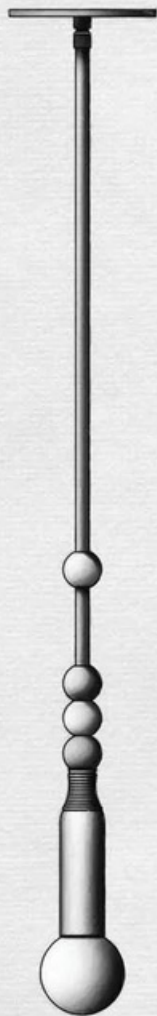

5.5 IN / 14 CM

HEIGHT TO ORDER

18.5 IN / 47 CM

Ø 3.5 IN / 8 CM

AGED BRASS

AGATE

LEATHER - TAN

OIL-RUBBED BRONZE

DESERT JASPER

LEATHER - COOL GRAY

BLACKENED BRASS

JADE

LEATHER - BLACK

TARNISHED SILVER

WHITE JADE