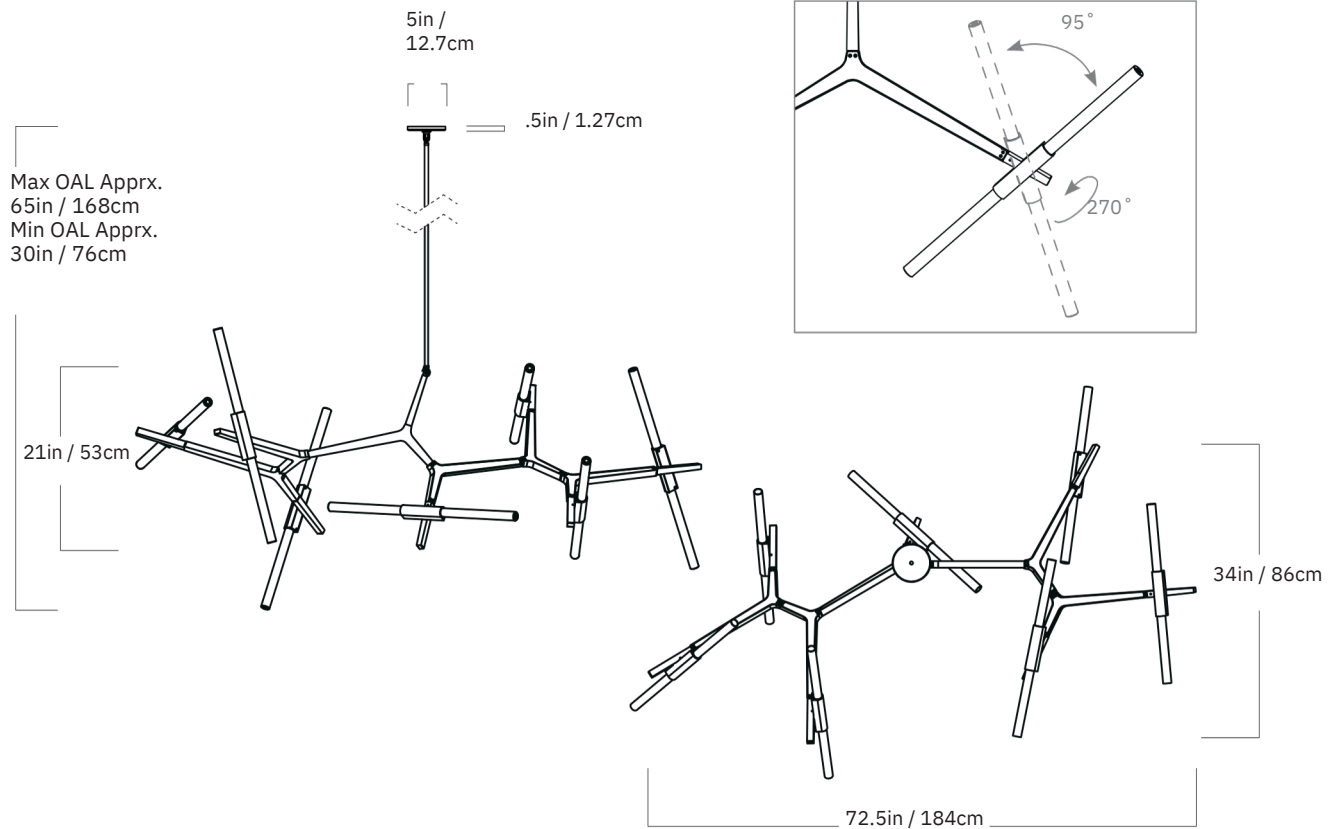

GARDE

Agnes

Chandelier - 14 Lights

Series
Agnes
Product
Chandelier - 14 Lights
Dimensions
L 72.5in / 184cm x W 34in / 86cm x
H 21in/53cm
Weight
13lb / 5.9kg
Materials
Machined aluminum, glass

Finishes
Black, bronze, polished nickel,
brushed brass
Suspension
½-inch aluminum stem in matching
metal finish. Ships with 35-inch length
included with lamp. 72-inch length
available for additional cost.
Stem length can be adjusted on site.
Canopy
5-inch round in matching metal finish
Ceiling Slope
0° - 90° mounting slope.
Adjustable Socket Cup
Up to 95° tilt
Adjustable Tip Rotation
Up to 270° rotation

R&H LED Bulb (120V)
Socket: G9
Bulb: 14 x 3 Watt LED
Wattage: 42 Watts
Lumens: 1400 Lumens est.
Color Temperature: 2700K
CRI: 90+
Bulb Lifetime: 50,000 Hours est.
Dimming: TRIAC, ELV
R&H LED Bulb (240V)
Socket: G9
Bulb: 14 x 3 Watt LED
Wattage: 42 Watts
Lumens: 1400 Lumens est.
Color Temperature: 2700K
CRI: 90+
Bulb Lifetime: 50,000 Hours est.
Dimming: TRIAC, ELV
Fixture Mounting
Designed to be mounted on standard
4in. Electrical Box.
Two #8-32 screws included.
Additional mounting hardware provided
for 240V versions.