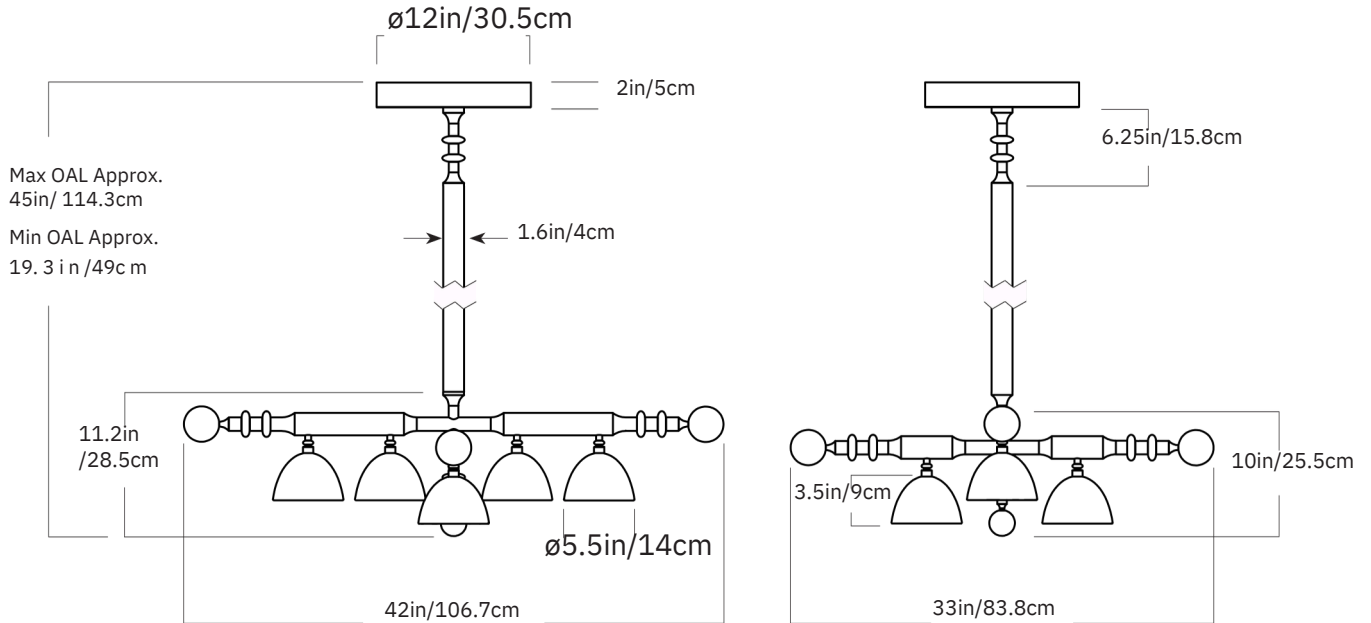

GARDE

Del Playa

Chandelier - Four Arm Pendant

Series
~~Del Playa~~
 Product
 Chandelier - Four Arm Pendant
 Dimensions
 L 42in/106.7cm x W 33in/83.8cm x
 H 45in/114.3cm
 Weight

14.7lb/6.6kg
 Materials
 White Oak, Bone China, Brass,
 Opal Glass

Finishes Oil rubbed Suspension 1-1/2-
 inch wood stem in matching wood finish.
 35-inch length included with lamp. 72-
 inch length available for additional cost.
 Stem length can be adjusted on site.
 Canopy 12-inch round in matching wood
 finish Ceiling Slope 0° mounting slope.
 Up to 90° variable hang-straight available
 upon request. Certifications UL, cUL
 (120V) CE, (240V)

120V Illumination Integrated LED
~~Wattage: 48W~~ Lumens: 3,000 Lumens
 est. Color Temperature: 2700 K, 90+ CRI
 LED Lifetime: 50,000 Hours est.
 Dimming: Triac and ELV 240V
 Illumination Integrated LED Wattage:
 48W Lumens: 3,000 Lumens est. Color
 Temperature: 2700 K, 90+ CRI LED
 Lifetime: 50,000 Hours est. Dimming:
~~ELV or 0-10V~~ Driver location Driver
 located in the canopy Fixture Mounting
 Designed to be mounted on standard 4in.
 Electrical Box. Two #8-32 screws
 included. Additional mounting hardware
 provided for 240V versions.