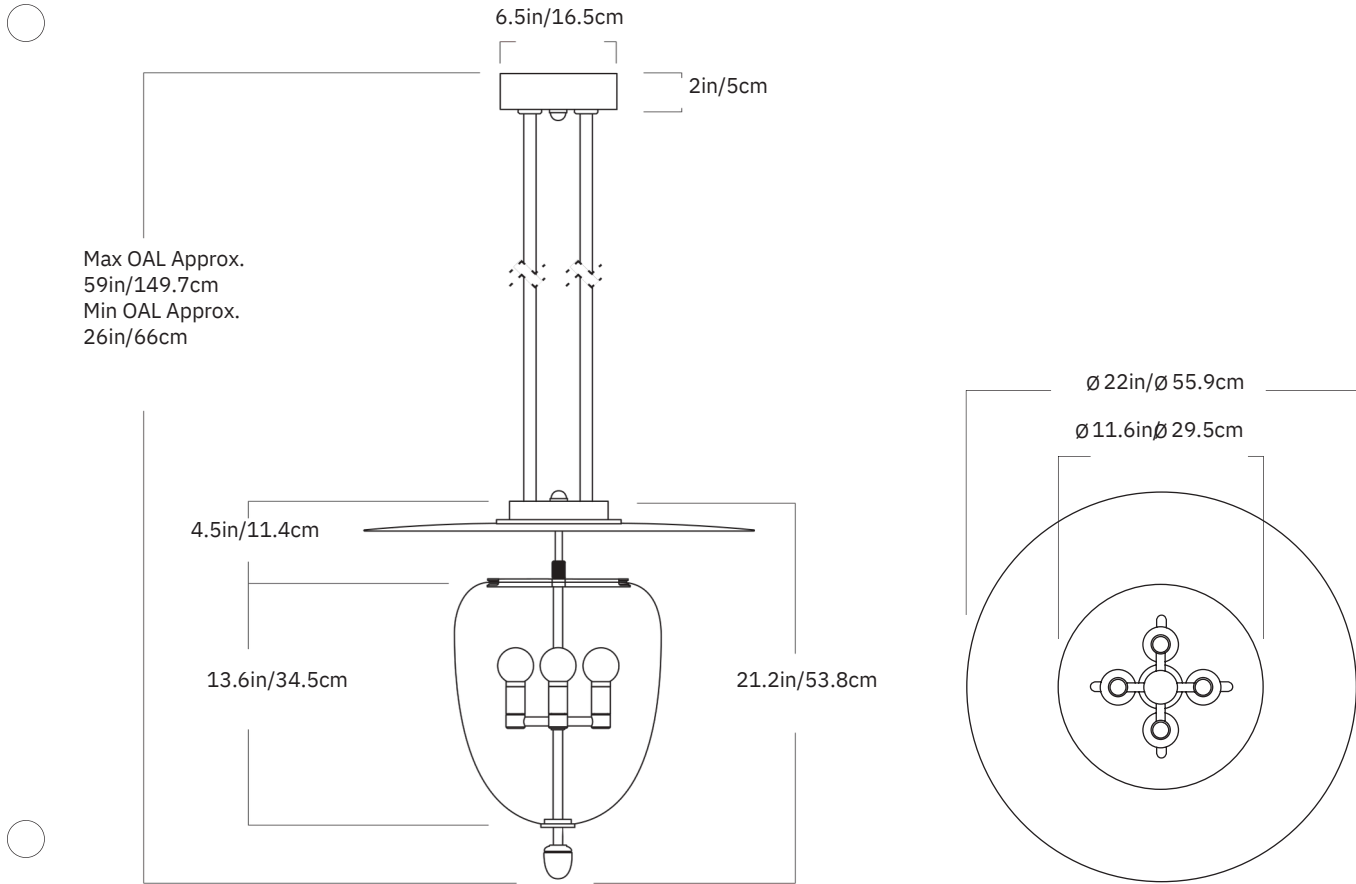

GARDE

Max OAL Approx.
59in/149.7cm
Min OAL Approx.
26in/66cm

Bell

Pendant 04

Series
Bell
Product
Pendant 04
Dimensions
Ø22in/Ø55.9cm x H 21.2in/53.8cm
Weight
27.6lb/12.5
Materials
Brass, Glass

Finishes/Colors Unlacquered brushed brass, Blackened brass Glass Color Clear, Opal Diffuser Opal Suspension 1/2-inch aluminum stem in matching metal finish. 35-inch length included ~~with lamp~~. 72-inch length available for additional cost. Stem length can be adjusted on site. Canopy 5-inch ~~round~~ in matching metal finish Ceiling Slope 0° mounting slope. Up to 90° variable hang-straight available ~~upon request~~. Certifications UL, cUL (120V) CE (240V)

120V LED Illumination Integrated LED ~~Wattage: 30W~~ Lumens (Clear): 2000 Lumens est. Lumens (Opal): 1750 Lumens est. Color Temperature: 2700K, 90+ CRI LED Lifetime: 50,000 Hours est. Dimming: ELV, Triac, 0-10V 240V LED Illumination Integrated LED Wattage: 30W Lumens (Clear): 2000 Lumens est. Lumens (Opal): 1750 Lumens est. Color Temperature: 2700K, 90+ CRI LED ~~Lifetime: 50,000 Hours est.~~ Dimming: ELV, Triac, 0-10V Driver location Driver located in canopy Fixture Mounting Designed to be mounted on standard 4in. Electrical Box. Two #8-32 screws included. Additional mounting hardware provided for 240V versions.