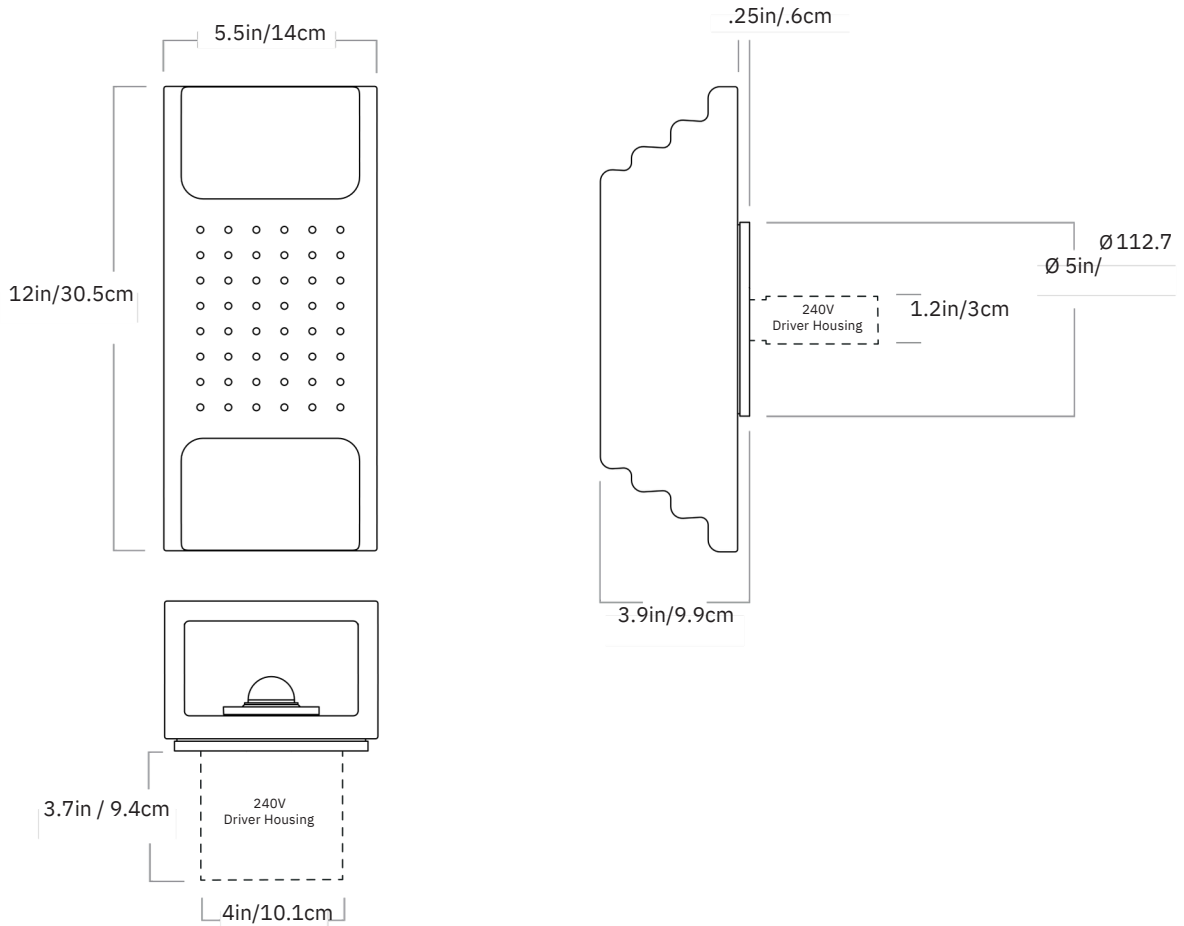

GARDE

Memori

Kasbah - Sconce

Series Memori Product Kasbah
 Dimensions H 12in/30.5cm x W 5.5in/14cm D 3.9in/9.9cm Weight 8lb/3.6kg est. Varies by fixture upto ± 5 lb/.23kg Materials Clay

Finishes/Colors Terracotta, Bone, Manganese
 Driver location H 1in x W 1.6in x L 3.3in 120V: Driver to be installed in the wall J-box. 240V: Driver to be installed in the provided enclosure. Certifications ADA compliant UL, cUL (120V) CE (240V) UL/Outdoor wet rated

120/277V Illumination
 Integrated LED
 Wattage: 8W
 Lumens: 400 Lumens est.
 Color Temperature: 2700K, 90+ CRI
 LED Lifetime: 50,000 Hours est.
 Dimming: 120V - TRIAC, ELV, 0-10V
 277V - 0-10V only

240V Illumination
 Integrated LED
 Wattage: 11W
 Lumens: 500 Lumens est.
 Color Temperature: 2700K, 90+ CRI
 LED Lifetime: 50,000 Hours est.
 Dimming: 0-10V
 (DALI dimming available upon request)
 Fixture Mounting
 Designed to be mounted on standard 4in. Electrical Box.
 Two #8-32 screws included.
 Additional mounting hardware provided for 240V versions.