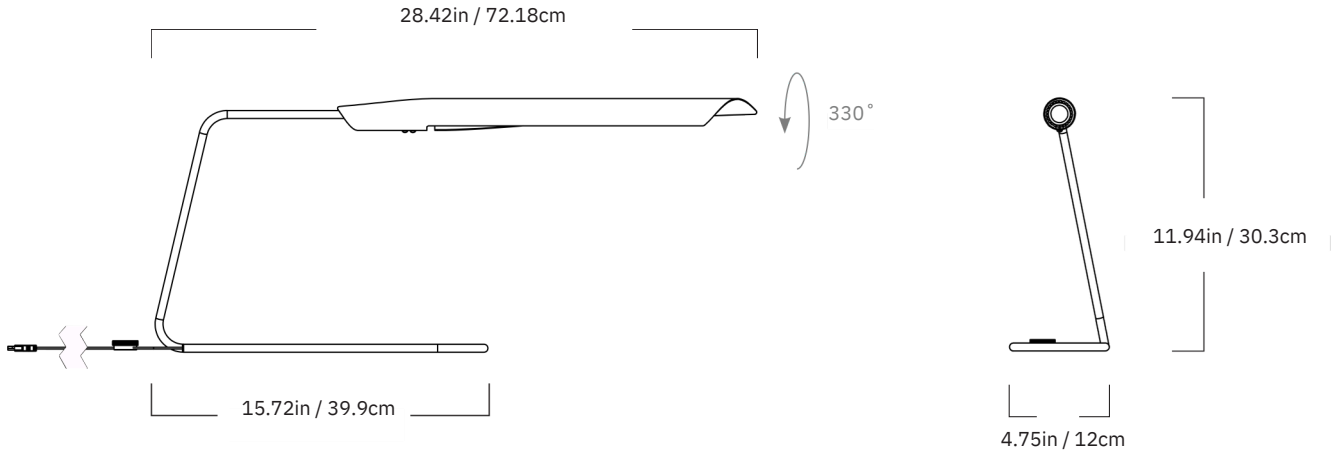

GARDE

Boden

Series

Boden

Product

Desk lamp

Dimensions

L 28.42in / 72.18cm x W 4.75in / 12cm x
H 11.94in / 30.3cm

Weight

2.2lb / 1kg

Materials

Brass, Aluminum

Desk Lamp

Finishes/Colors

Brushed Brass, Gloss Black & White

Shade rotation

330° rotation

Certifications

UL/cUL (120V)

CE (240V)

120V Illumination

Integrated LED

Wattage: 5W

Lumens: 300 Lumens est.