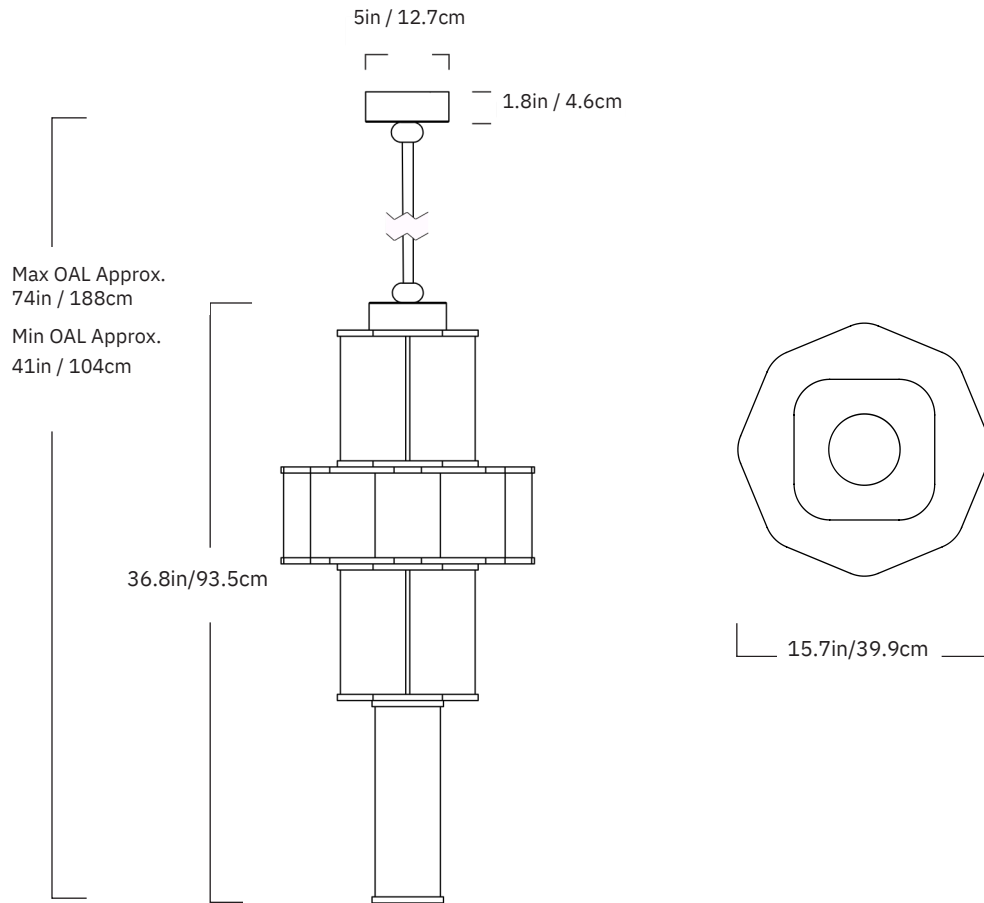

GARDE

Bauer

Chandelier 02

Series

Bauer

Product

Chandelier 02

Dimensions

Dia 15.7in/39.9cm x H 36.8in/93.5cm

Weight

39lb/17.5kg

Materials

Glass, aluminum

Finishes

~~Black~~, bronze, brushed brass

Glass Options

~~White~~

Suspension

1/2-inch diameter stems in matching

metal finish. 35in length included.

72in length available for additional cost.

Stems length can be adjusted on site.

Canopy

5-inch round in matching metal finish

Ceiling Slope

0° mounting slope.

Up to 90° variable hang-straight

available upon request.

Certifications

UL, cUL (120V)

CE (240V)

120/277V Illumination

~~Integrated LED~~

Wattage: 40 Watts

Lumens: 1300 Lumens

Color Temperature: 2700 K, 90+ CRI

LED Lifetime: 50,000 Hours est.

Dimming: 120V - TRIAC, ELV, 0-10V

277V - 0-10V only

240V Illumination

~~Integrated LED~~

Wattage: 40 Watts

Lumens: 1300 Lumens

Color Temperature: 2700 K, 90+ CRI

LED Lifetime: 50,000 Hours est.

Dimming: Triac, ELV or 0-10V

Driver location

Driver located in the canopy

Fixture Mounting

Designed to be mounted on standard

4in. Electrical Box.

~~Two #8-32 screws~~ included.

Additional mounting hardware provided

for 240V versions.