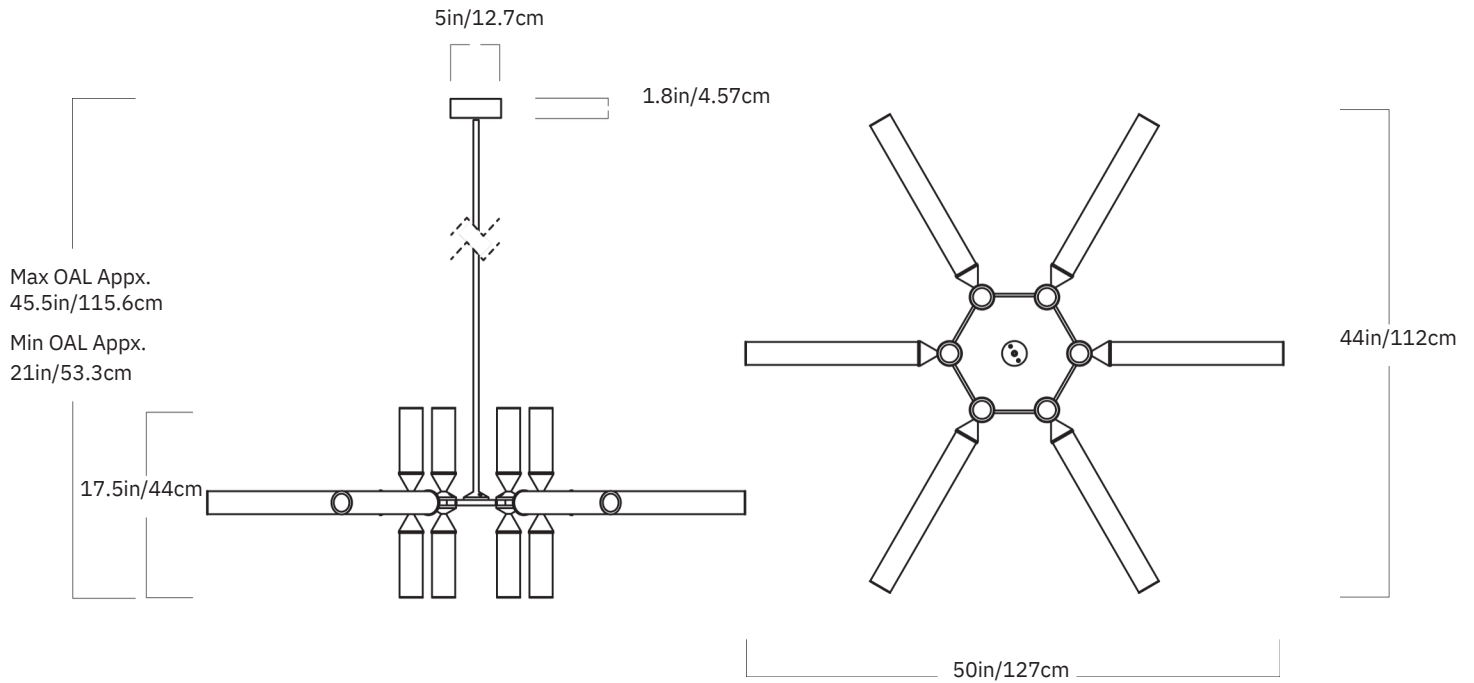

## Castle

## 18-01

Series	Finishes / Colors	120V LED Illumination
Castle	Black, bronze, brushed brass	Integrated LED
Product	Glass Options	Wattage: 45 Watts
18-01	Clear, cream, smoke	Lumens (Clear): 4450 Lumens est.
Dimensions	Suspension	Lumens (Cream): 3450 Lumens est.
L 44in/112cm x W 50in/127cm x	½-inch aluminum stem in matching metal	Lumens (Smoke): 1400 Lumens est.
H 17.5in/44cm	finish. 35-inch length included with	Color Temperature: 2700K, 90 CRI
Weights	lamp. 72-inch length available	LED Lifetime: 50,000 hours est.
21.5lb/9.8kg	for additional cost. Stem length can	Dimming: TRIAC, ELV or 0-10V
Materials	be adjusted on site.	240V LED Illumination
Machined aluminum, glass	Canopy	Integrated LED
	5-inch round in matching metal finish	Wattage: 45 Watts
	Ceiling Slope	Lumens (Clear): 4450 Lumens est.
	0° mounting slope.	Lumens (Cream): 3450 Lumens est.
	Up to 90° variable hang-straight	Lumens (Smoke): 1400 Lumens est.
	available upon request.	Color Temperature: 2700K, 90 CRI
	Driver location	LED Lifetime: 50,000 hours est.
	Driver located in the canopy	Dimming: ELV or 0-10V
	Certifications	Fixture Mounting
		Designed to be mounted on standard
		4in. Electrical Box.
		Two #8-32 screws included.
		Additional mounting hardware provided
		for 240V versions.
	UL, cUL (120V)	
	CE, CB (240V)	