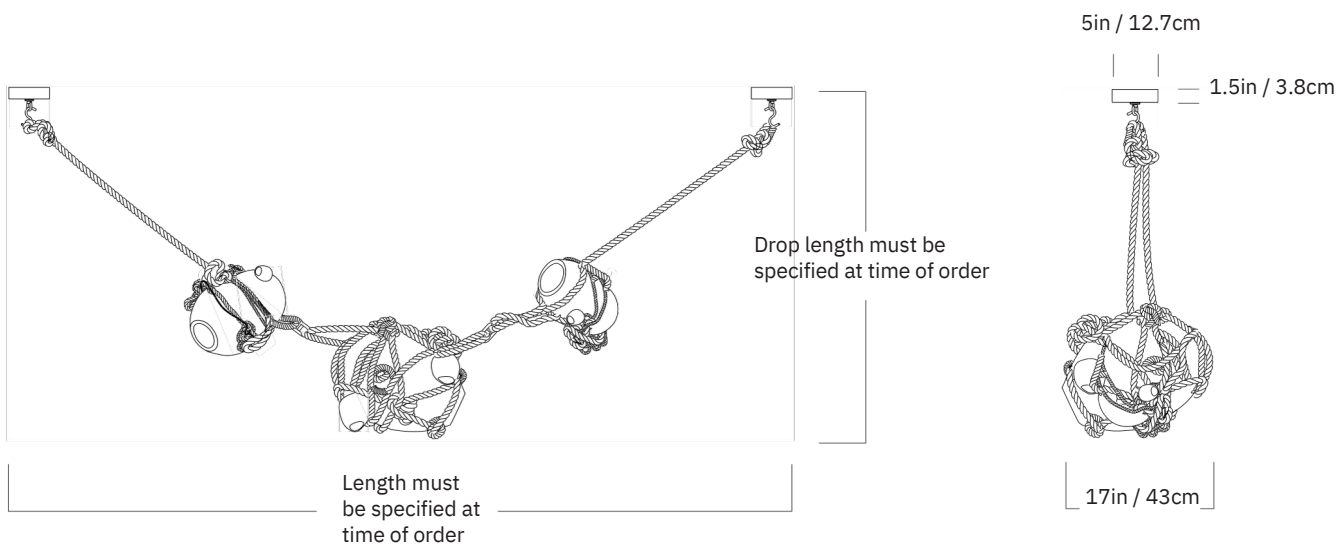

GARDE

Knotty Bubbles

Series Knotty Bubbles Product Chain
 1 Lg 2 Sm Bubbles Dimensions
 Appx. L specified at time of order x W
 17in / 43cm x H specified at time of
 order Weight 40lb / 18kg

Chain - 1 Lg 2 Sm Bubbles

Materials
 Glass, Rope, Marine Hardware
 Glass Colors
 Clear, Opal
 Rope Colors
 Khaki, Neutral
 Suspension
 Rope and marine hardware; length and
 drop length must be specified at time
 of order
 Canopy
 (x2) 5-inch round canopies in antique
 brass finish

R&H LED Bulb (120V/240V)
 Clear Glass
 Socket: E12/E14
 Bulb: 4 x 4.5 Watt A15 Clear/Frosted
 Total Wattage: 18 Watts
 Lumens: 1620 Lumens est.
 Color Temperature: 2700K, CRI: 90+
 Bulb Lifetime: 25,000 Hours est.
 Dimming: ELV or Triac
 Opal Glass
 Socket: E12/E14
 Bulb: 4 x 4.5 Watt A15 Clear/Frosted
 Total Wattage: 18 Watts
 Lumens: 1216 Lumens est.
 Color Temperature: 2700K, CRI: 90+
 Bulb Lifetime: 25,000 Hours est.
 Dimming: ELV or Triac