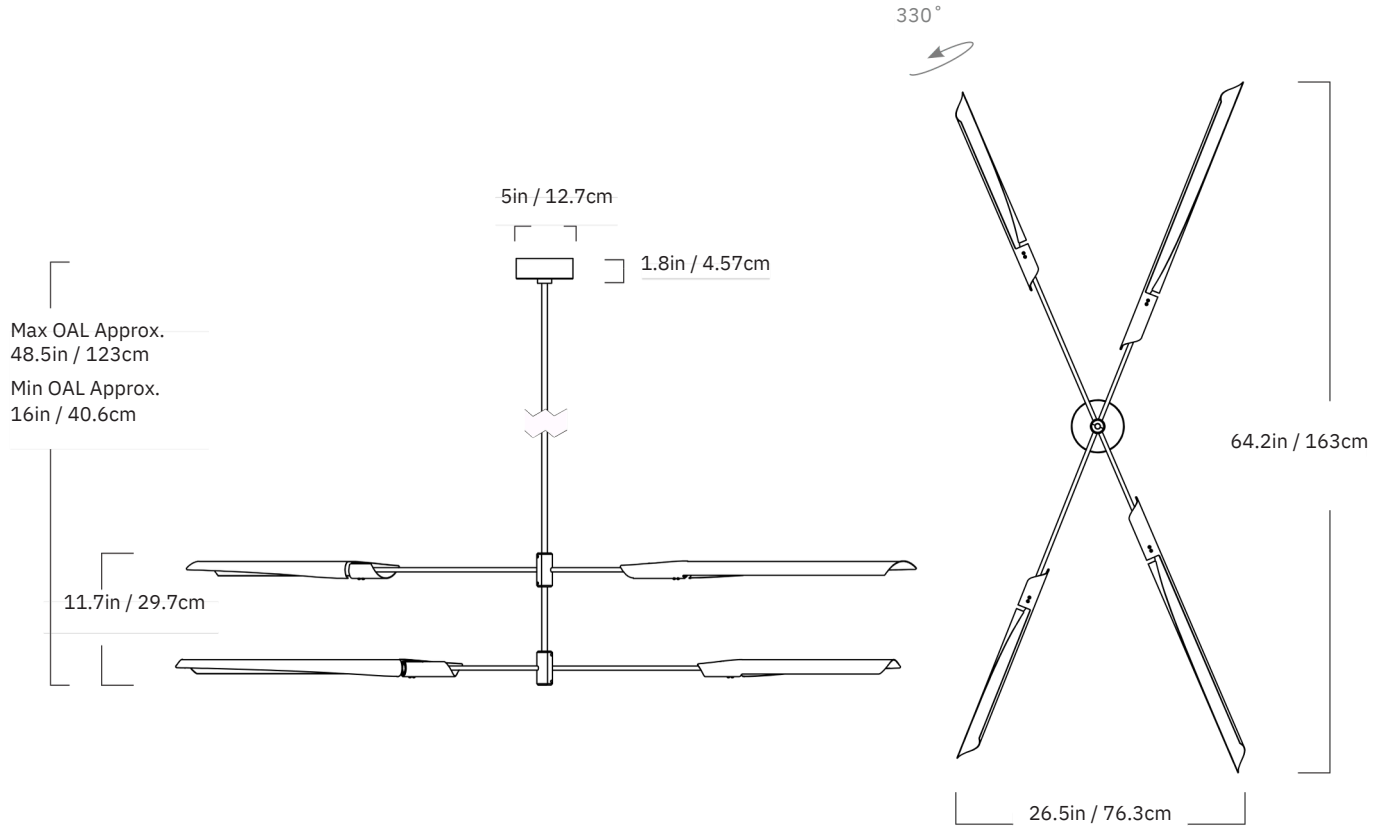

GARDE

Boden

Chandelier 04 - Horizontal, 4 lights

Series

Boden

Product

Chandelier 04

Dimensions

L ~~64.2in~~ / 163cm x W 26.5in / 76.3cm x

H 11.7in / 29.7cm

Weight

~~6.6lb / 3kg~~

Materials

Brass, Aluminum

Finishes/Colors

~~Brushed Brass~~, Gloss Black & White
Suspension

1/2-inch diameter stem in matching
~~metal finish~~. 35-inch length included
with lamp. 72-inch length available
for additional cost. Stem length can
be adjusted on site.

Shade rotation

330° each shade rotation

Canopy

~~5-inch round~~ in matching metal finish

Ceiling Slope

0° mounting slope.

~~Up to 90°~~ variable hang-straight
available upon request.

Certifications

UL/cUL (120V)

CE (240V)