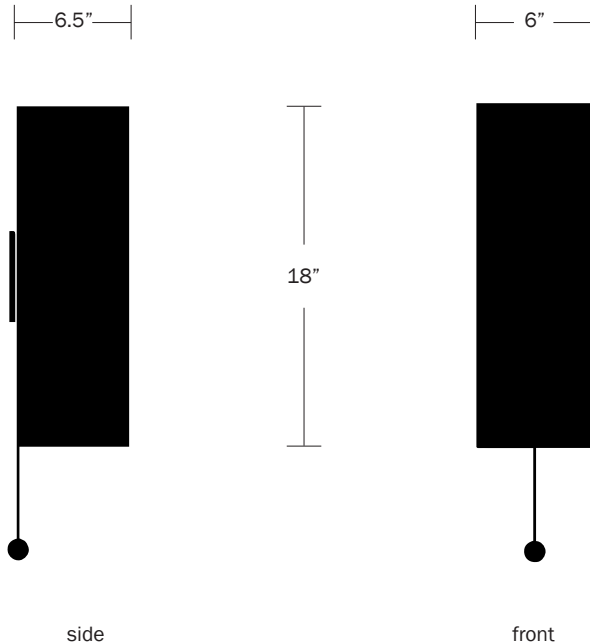

WORKSTEAD

SHADED BLOCK

hardwired

SHADED BLOCK is one in a collection of architectural lightboxes inspired by forms from our iconic ARCHETYPE series. The structured geometry of a rectangle is draped in Natural Linen for a minimalist sculptural moment against a wall. Available with or without a pull chain. UL Listed. Damp Rated.

Shade Options

Natural Linen

Hardware Options

Hewn Brass
Hand Finished Bronze
Brushed Nickel

Dimensions

Overall Height - 18"
Height Including Chain - 24"
Width - 6"
Depth - 6.5"

Weight

8 lbs

Lamp

25 Watt Incandescent Max Per Socket
(2) 5W Dimmable LED Bulbs Included
2" Diameter With Porcelain Finish
40 Watt Equivalent Each
650 Total Lumens
2700K Color Temperature
Bulb Life 30,000 Hours
110/120V, E12
220/240V, E14
UL/CE Listed
Damp Rated

side

front