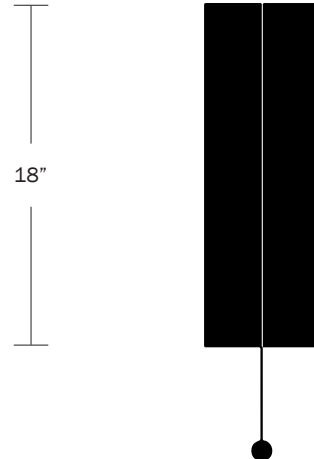

Shade Options

Natural Linen

Hardware Options

Hewn Brass
Hand Finished Bronze
Brushed Nickel

Dimensions

Overall Height - 18"
Height Including Chain - 24"
Width - 6"
Depth - 6.5"

Weight

8 lbs

6.5"

side

6"

front

WORKSTEAD