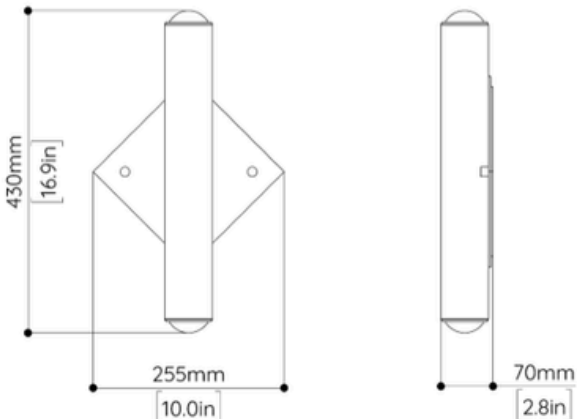

PRICING & LEAD TIMES

Please contact us or your nearest LOST PROFILE representative for current pricing and lead times.