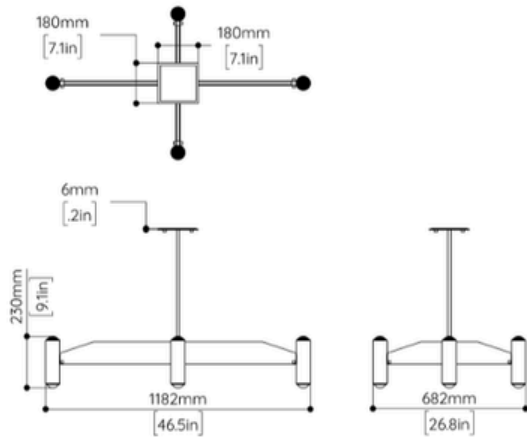

OPTION 1 (STANDARD)

Flush Canopy

Remote power supply