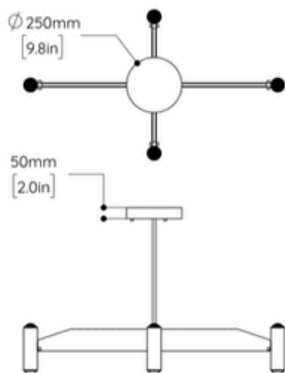

OPTION 2

Surface Canopy

Integral power supply

Upcharge applies