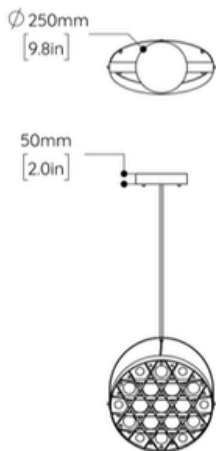

SPECIFICATION SHEET

V3.0

OPTION 1 (STANDARD)

Flush Canopy

Remote power supply

OPTION 2

Surface Canopy

Integral power supply

Brass, Glass, Acrylic, Aluminium, LED

DIMENSIONS

Length: 500mm (12.2")

Width: 80mm (3.1")

Height: 600mm (23.6")

WEIGHT

15kg (33lbs)

LAMPING

ROD LENGTH

LOST PROFILE offers rods at four lengths

(mm): 250, 500, 750, 1000

(in): 9.8, 19.7, 29.5, 39.4

One rod up to 1000mm (39.4") is included in the price of this item.

Please consider the height of the fixture itself when selecting a rod.

Additional rods are extra.

CEILING CANOPY

Option 1 - Standard: Flush Canopy: x1 Round Flush canopy (Remote)

Ø150 x 6mm (Ø5.9 x 0.2in).

Option 2 - Surface Canopy: x1 Round Surface canopy (Integral)

Ø250 x 50mm (Ø9.8 x 2.0in). Upcharge applies.