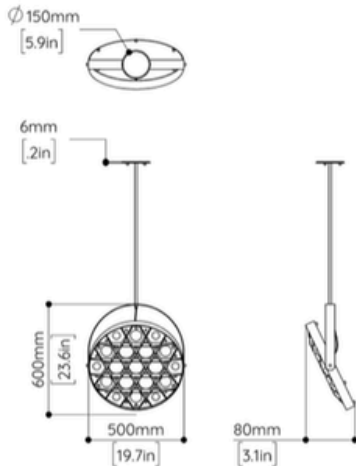

SPECIFICATION SHEET

V3.0

OPTION 1 (STANDARD)

Flush Canopy

Remote power supply

OPTION 2

Surface Canopy

Integral power supply

Brass, Glass, Acrylic, Aluminium, LED

DIMENSIONS

Length: 500mm (12.2")

Width: 80mm (3.1")

Height: 600mm (23.6")

WEIGHT

15kg (33lbs)

LAMPING

ROD LENGTH

LOST PROFILE offers rods at four lengths

(mm): 250, 500, 750, 1000

(in): 9.8, 19.7, 29.5, 39.4

One rod up to 1000mm (39.4") is included in the price of this item.

Please consider the height of the fixture itself when selecting a rod.

Additional rods are extra.

CEILING CANOPY

Option 1 - Standard: Flush Canopy: x1 Round Flush canopy (Remote)

Ø150 x 6mm (Ø5.9 x 0.2in).

Option 2 - Surface Canopy: x1 Round Surface canopy (Integral)

Ø250 x 50mm (Ø9.8 x 2.0in). Upcharge applies.