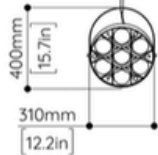

OPTION 1 (STANDARD)

Flush Canopy
Remote power supply