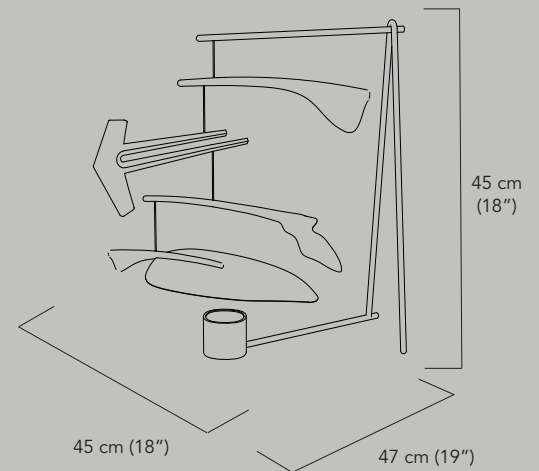

Maintenance

Wipe clean with a dry cloth or a duster. Do not use abrasive products. Do not use water or wet cloth.

Observations

Object designed for indoor use only. Do not place outdoors or in humid environments. Avoid long and direct exposure to sunlight. All the wooden pieces are handcrafted with traditional woodworking techniques. This manufacturing process results in slight shape variations in every piece making each composition unique. As a natural material, paper screen may be sensitive to changing weather conditions and may vary its shape slightly in time. If this occurs, the screen can be taken back to its original shape by carefully bending the paper in the desired direction.