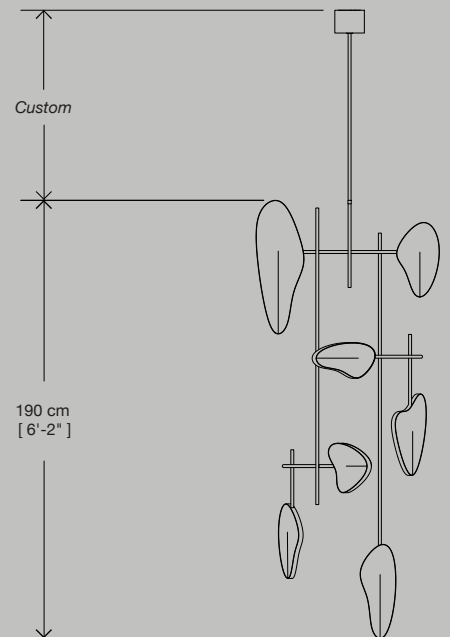

## Candelera 04 - Hanging Lamp

CAN04 - VR7

Dimensions  $\varnothing 90 \times h 190 \text{ cm}$   
 $\varnothing 2'-10'' \times h 6'-2''$

### Materials

Available in: - Aged Brass  
- Black powder coated Steel  
Polypropylene light diffusers.  
Dimmable LED bulbs.

Weight 13 kg / 28 lb

Lead Time 10 -12 weeks

Electrical Input: 110 - 120V

Mounting Standard J-Box 4"