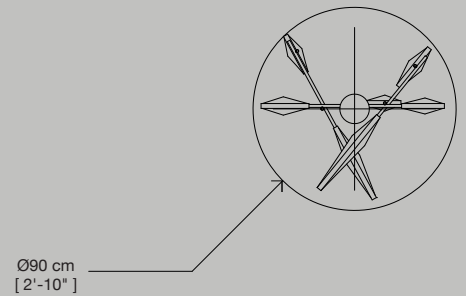

## Candelera 04 - Hanging Lamp

CAN04 - VR7

Dimensions  $\varnothing 90 \times h 190 \text{ cm}$   
 $\varnothing 2'-10'' \times h 6'-2''$

### Materials

Available in: - Aged Brass  
- Black powder coated Steel  
Polypropylene light diffusers.  
Dimmable LED bulbs.

Weight 13 kg / 28 lb

Lead Time 10 -12 weeks

Electrical Input: 110 - 120V

Mounting Standard J-Box 4"