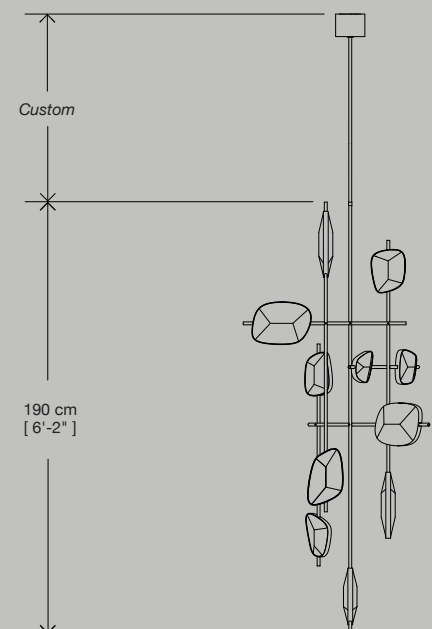

Federico
Stefanovich

Candelera 03 - Hanging Lamp

CAN03 - VR7

Dimensions $\text{Ø}90 \times \text{h}190 \text{ cm}$
 $\text{Ø}3'-1'' \times \text{h}6'-2''$

Materials

Available in: - Aged Brass
- Black powder coated Steel
Polypropylene light diffusers.
Dimmable LED bulbs.

Weight 15 kg / 33 lb

Electrical Input: 110 - 120V

Lead Time 10 - 12 weeks

Mounting Standard J-Box 4"

$\text{Ø}90 \text{ cm}$
[3'-1"]

Maintenance

Object designed for indoor use only. Do not place outdoors or in humid environments. Wipe clean with a dry cloth or a duster. Do not use abrasive products. Do not use water or wet cloth.

Observations

Customizable drop length. Fixed drop not adjustable on site. Installation not included in the price. Available materials: aged brass, black powdered coated steel. This fixture is mostly sculptural and emits a soft indirect light and shouldn't be the primary source of light in the space.