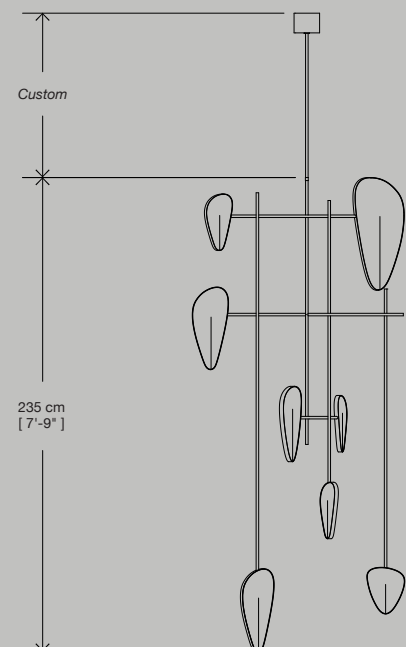

## Candelera 02 - Hanging Lamp

CAN02 - VR8

Dimensions  $\text{\O}120 \times h235 \text{ cm}$   
 $\text{\O}3'-11'' \times h7'-9''$

### Materials

Available in: - Aged Brass  
- Black powder coated Steel  
Polypropylene light diffusers.  
Dimmable LED bulbs.

Weight 17 kg / 37 lb

Electrical Input: 110 - 120V

Lead Time 10 - 12 weeks

Mounting Standard J-Box 4"

$\text{\O}120 \text{ cm}$   
 $[\text{3}'-11'']$