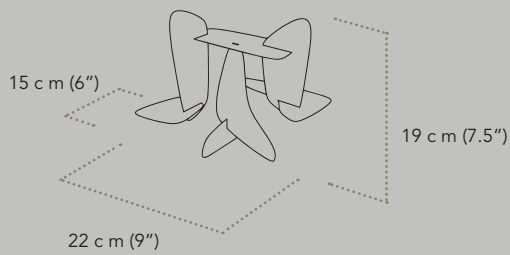

Available sizes

Large

Small

Materials

Brass

Power coated steel - black o white

Maintenance

Wipe clean with a dry cloth or a duster. Do not use abrasive products. Do not use water or wet cloth.