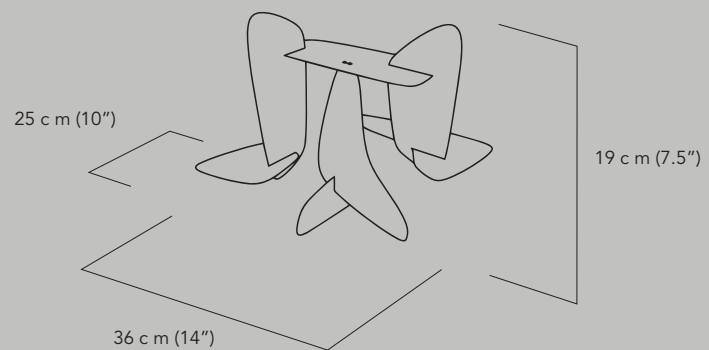

Available sizes

Large

Small

Materials

Brass

Power coated steel - black o white

Maintenance

Wipe clean with a dry cloth or a duster. Do not use abrasive products. Do not use water or wet cloth.