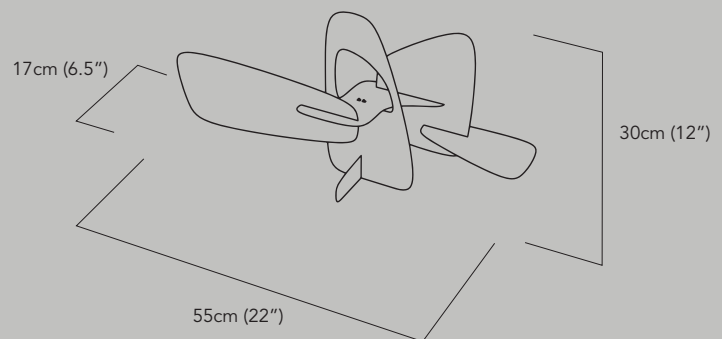

Available sizes

Large

Small

Materials

Brass

Power coated steel - black o white

Maintenance

Wipe clean with a dry cloth or a duster. Do not use abrasive products. Do not use water or wet cloth.