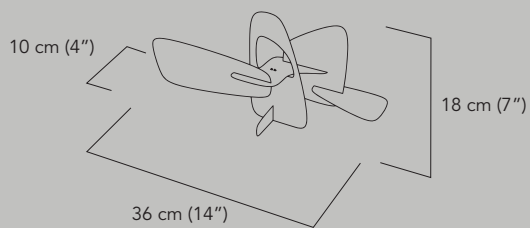

Available sizes

Large

Small

Materials

Brass

Power coated steel - black o white

Maintenance

Wipe clean with a dry cloth or a duster. Do not use abrasive products. Do not use water or wet cloth.