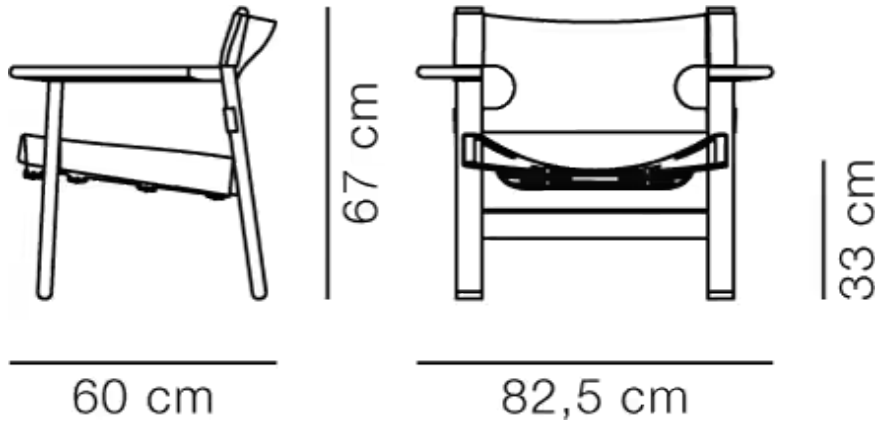

GARDE

Oak black
lacquered

Walnut oiled

Oak soap,
FSC Mix
70%

Oak oil, FSC
Mix 70%

Oak light oil,
FSC Mix
70%

Smoked oak,
oiled, FSC
Mix 70%

Leather,
natural