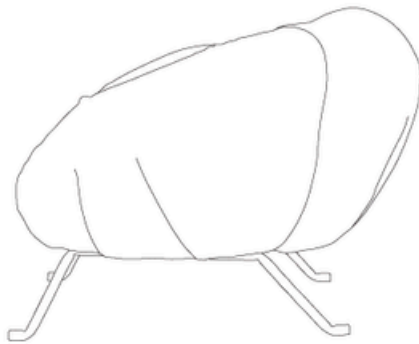

GARÐE

Soft Slump, metal legs

1050mm

1060mm

780mm

Soft Slump, wheels

1050mm

1060mm

780mm

GARDE

UPHOLSTERY OPTIONS

Mustard

Aqua

Espresso

Fossil

Galangal