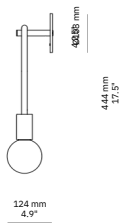

Only U small

Material  
Brass

Finishes  
Brushed, Aged, Bronzed, Polished, Plated or Coated

Lamp  
ø 95 mm Opal

Weight  
1kg

US / Canada  
Lamp: 2x 120V E26 Opal LED  
Lamp Specs: 2700K, 8W, 750 lm  
Dimming: ELV (DALI and 0/1-10V available)

Junction Box Compatibility  
Suits 3.5" or 4" Octagonal Box \*

BRUSHED BRASS

AGED BRASS

BRONZED BRASS

POLISHED BRASS

CHROME PLATED BRASS