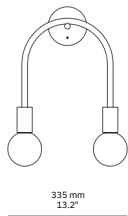

Only U small

Material  
Brass

Finishes  
Brushed, Aged, Bronzed, Polished, Plated or Coated

Lamp  
ø 95 mm Opal

Weight  
1kg

US / Canada  
Lamp: 2x 120V E26 Opal LED  
Lamp Specs: 2700K, 8W, 750 lm  
Dimming: ELV (DALI and 0/1-10V available)

Junction Box Compatibility  
Suits 3.5" or 4" Octagonal Box \*

BRUSHED BRASS

AGED BRASS

BRONZED BRASS

POLISHED BRASS

CHROME PLATED BRASS