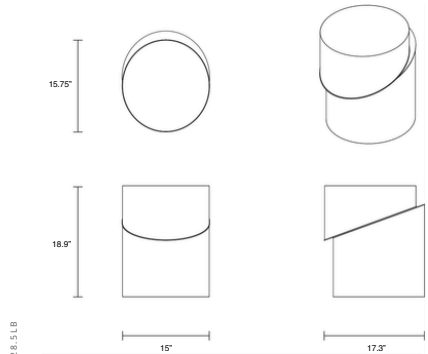

GARDE

SIDE TABLES

LEATHER & BRONZE 26.5LB

VENEER & BRONZE 28.5LB

STOOLS

LEATHER & BRONZE 26.5LB