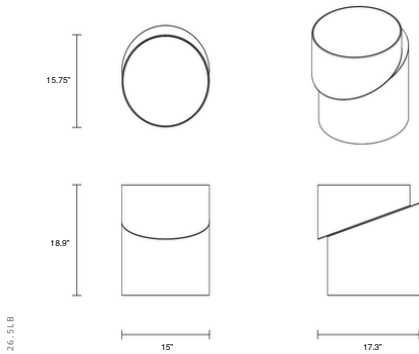

GARDE

SIDE TABLES

LEATHER & BRONZE 26.5LB

VENEER & BRONZE 28.5LB

STOOLS

LEATHER & BRONZE 26.5LB