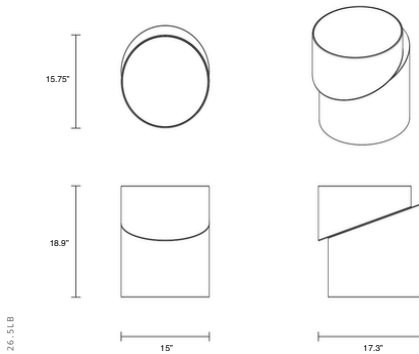

GARDE

SIDE TABLES

LEATHER & BRONZE 26.5LB

VENEER & BRONZE 28.5LB

STOOLS

LEATHER & BRONZE 26.5LB