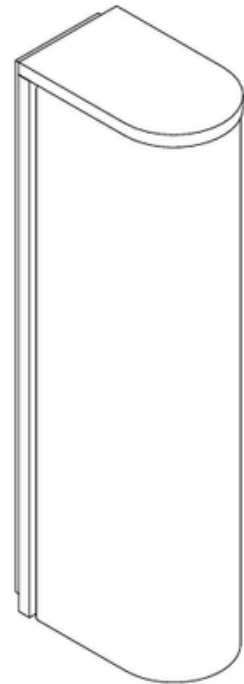

SLIM COLLECTION

WALL SCONCE

25V1

ABOUT SLIM

Slim reinterprets mid-century modernism in its architectural form and refined simplicity.

LEAD TIME

8 - 10 weeks

LIGHT SOURCE

6W LED Board 500mA CC
2700k warm white
400 lumens
Dimmable

INSTALLATION

Supplied with external driver and mounting plate to fit 4.0 square Jbox

WEIGHT

4 lb

CERTIFICATION STANDARD

UL

WARRANTY

3 years.

FITTING FINISHES

Brass
Bronze*
Satin Nickel
Black Electroplate

*As Bronze is a hand applied finish, the depth of colour will vary

SHADE COLOURS

Snow
Grey
Clear
Grey Porcelain
Black Porcelain

METAL FINISHES