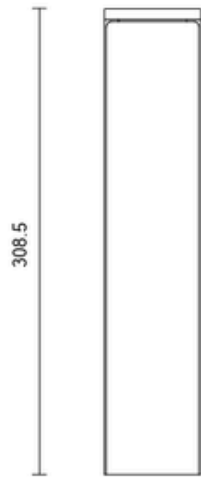

SLIM COLLECTION

WALL SCONCE

25V1

ABOUT SLIM

Slim reinterprets mid-century modernism in its architectural form and refined simplicity.

LEAD TIME

8 - 10 weeks

LIGHT SOURCE

6W LED Board 500mA CC
2700k warm white
400 lumens
Dimmable

INSTALLATION

Supplied with external driver and mounting plate to fit 4.0 square Jbox

WEIGHT

4 lb

CERTIFICATION STANDARD

UL

WARRANTY