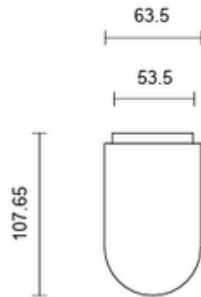

SLIM COLLECTION

WALL SCONCE

25V1

ABOUT SLIM

Slim reinterprets mid-century modernism in its architectural form and refined simplicity.

LEAD TIME

8 - 10 weeks

LIGHT SOURCE

6W LED Board 500mA CC
2700k warm white
400 lumens
Dimmable

INSTALLATION

Supplied with external driver and mounting plate to fit 4.0 square Jbox

WEIGHT

4 lb

CERTIFICATION STANDARD

UL

WARRANTY

3 years.

FITTING FINISHES

Brass
Bronze*
Satin Nickel
Black Electroplate

*As Bronze is a hand applied finish, the depth of colour will vary

SHADE COLOURS

Snow
Grey
Clear
Grey Porcelain
Black Porcelain