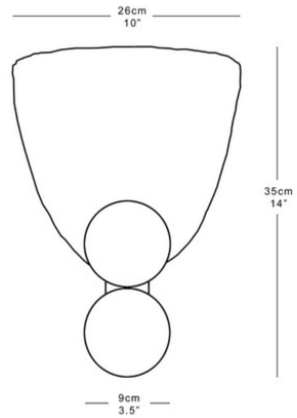

GARDE

SISSINGHURST WALL LIGHT

The Sissinghurst wall sconce is inspired by the grandeur and cool restraint of Neo classical design, which Martin has subverted by drawing on the radical spirit of the Bloomsbury Group, famed for their celebration of the decorative and the handmade.

Dimensions

Height 35cm 14"
Width 26cm 10"
Depth 10cm 4"
Weight 3kg 7lbs

Finishes

Plaster White

Materials

Hand-cast Jesmonite

Dimming

Yes

Lamping

E12 LED Max 7W 120V

Handmade in England