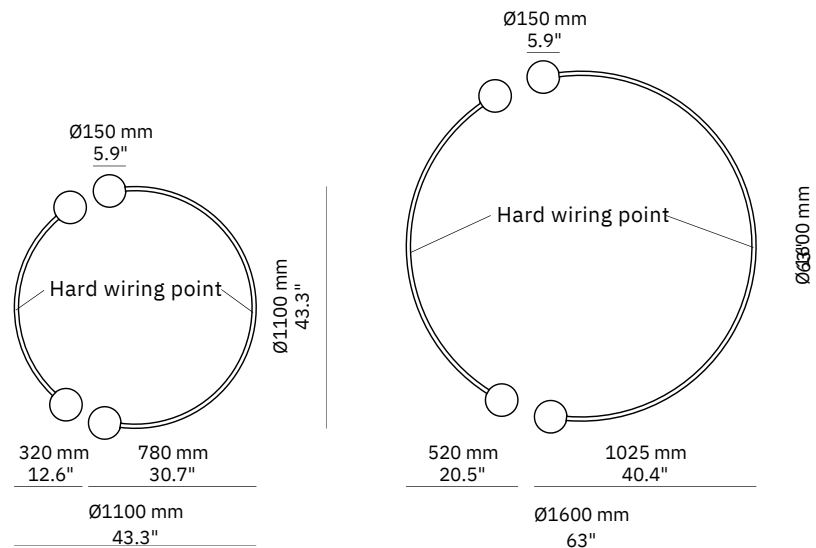

Oddments Single Arc (Ø 1100 / 1600, Size Short / Long)

Material
Brass

Finishes
Brushed, Aged, Bronzed, Polished, Plated or Coated

Blown Glass Shell
ø150 mm Opal

Weight
Approx 3kg per fitting

US / Canada
Lamp: 2x 120V G9 LED *
Specs (per lamp): 2700K, 4.5W, 450 lm
Dimming: ELV (DALI and 0/1-10V available)

Junction Box Compatibility
Suits 3.5" or 4" Octagonal Box *

* See end of document for information

BRUSHED BRASS

BRONZED BRASS

AGED BRASS

MATTE BLACK

CHROME PLATED

POLISHED BRASS