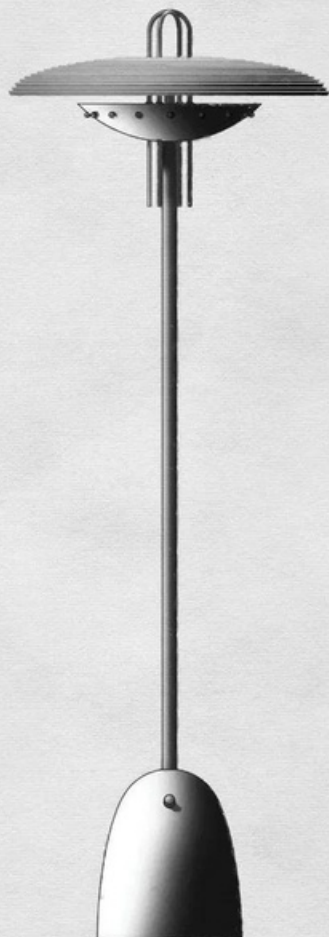

17.25 IN / 44 CM

10.5 IN / 27

50 IN / 127 CM

7.75 IN / 19.75 CM

GLASS : CLEAR

GLASS : SMOKED

AGED BRASS

OIL-RUBBED BRONZE

BLACKENED BRASS

TARNISHED SILVER