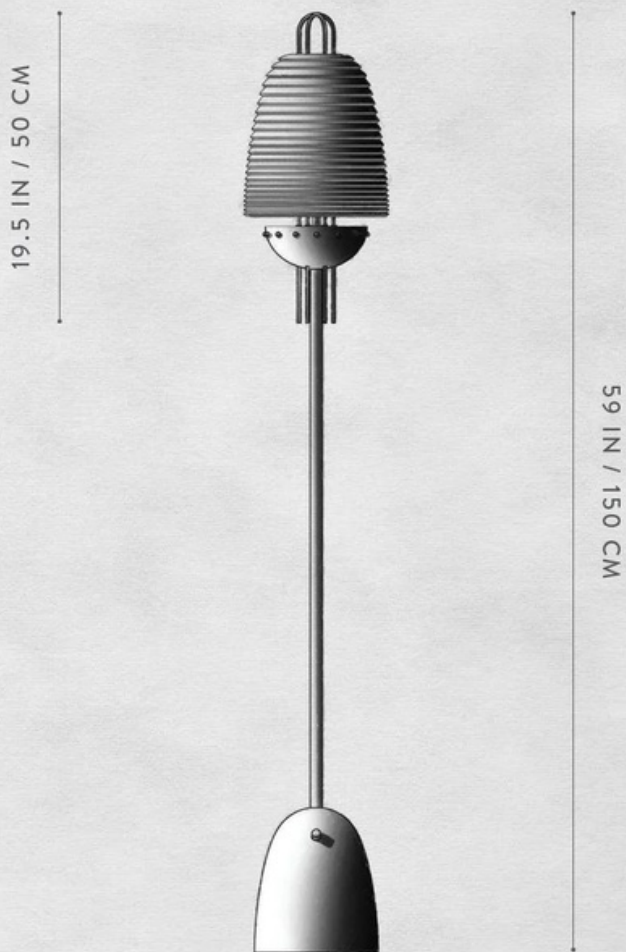

9 IN / 23 CM

19.5 IN / 50 CM

59 IN / 150 CM

9 IN / 23 CM

GLASS : CLEAR

GLASS : SMOKED

AGED BRASS

OIL-RUBBED BRONZE