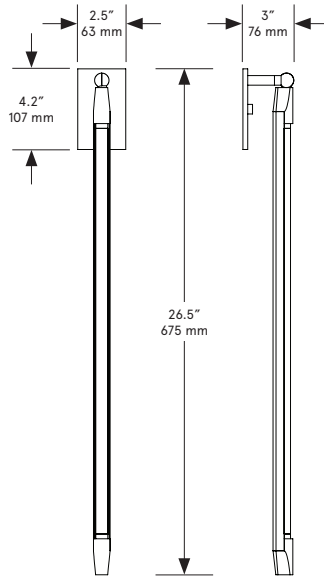

BE C BRITAIN

SHY Sconce 1'

SHY Sconce 2'

SHY Sconce 3'

SHY Sconces

Lead Time

10 - 12 weeks Standard Finish
14 - 16 weeks Special Order

Dimensions

Indicated in the drawings above

Weight

1': 2.8 lb / 1.3 kg
2': 3 lb / 1.4 kg
3': 3.5 lb / 1.6 kg

LED Illumination

24 VDC T5 LED tube
2700 Kelvin
90 CRI

Installation - Standard

Remote: Backplate mounts directly to standard US single gang box
Local: Refer to installation diagram

Backplate

Remote: 2.5 x 4.2 inch / 63 x 107 mm in matching metal finish
Local: 3 x 12.5 inch (76 x 317 mm) in matching metal finish at additional cost

Electrical - Total

Wattage: 3 / 6 / 9 Watt
Lumens: 240 / 480 / 720
110 - 240 VAC
277 VAC upon request