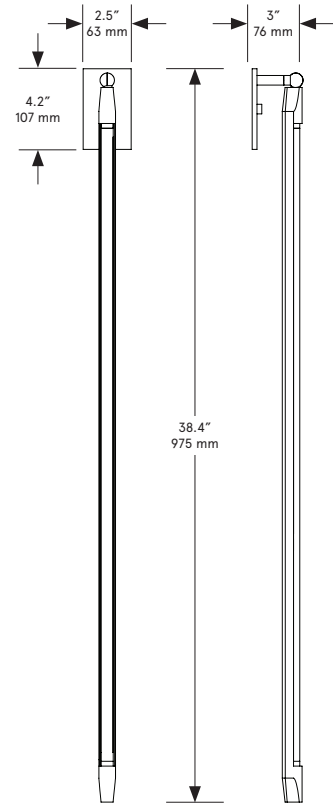

BE C BRITAIN

SHY Sconce 1'

SHY Sconce 2'

SHY Sconce 3'

SHY Sconces

Lead Time

10 - 12 weeks Standard Finish
14 - 16 weeks Special Order

Dimensions

Indicated in the drawings above

Weight

1': 2.8 lb / 1.3 kg
2': 3 lb / 1.4 kg
3': 3.5 lb / 1.6 kg

LED Illumination

24 VDC T5 LED tube
2700 Kelvin
90 CRI

Installation - Standard

Remote: Backplate mounts directly to standard US single gang box
Local: Refer to installation diagram

Backplate

Remote: 2.5 x 4.2 inch / 63 x 107 mm in matching metal finish
Local: 3 x 12.5 inch (76 x 317 mm) in matching metal finish at additional cost

Electrical - Total

Wattage: 3 / 6 / 9 Watt
Lumens: 240 / 480 / 720
110 - 240 VAC
277 VAC upon request