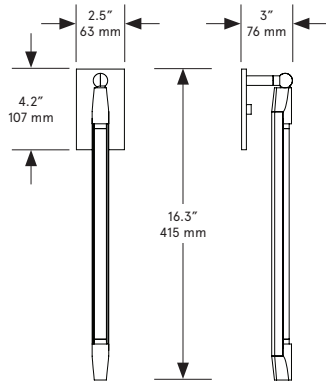

BE C BRITAIN

SHY Sconce 1'

SHY Sconce 2'

SHY Sconce 3'

SHY Sconces

Lead Time

10 - 12 weeks Standard Finish
14 - 16 weeks Special Order

Dimensions

Indicated in the drawings above

Weight

1': 2.8 lb / 1.3 kg
2': 3 lb / 1.4 kg
3': 3.5 lb / 1.6 kg

LED Illumination

24 VDC T5 LED tube
2700 Kelvin
90 CRI

Installation - Standard

Remote: Backplate mounts directly to standard US single gang box
Local: Refer to installation diagram

Backplate

Remote: 2.5 x 4.2 inch / 63 x 107 mm in matching metal finish
Local: 3 x 12.5 inch (76 x 317 mm) in matching metal finish at additional cost

Electrical - Total

Wattage: 3 / 6 / 9 Watt
Lumens: 240 / 480 / 720
110 - 240 VAC
277 VAC upon request