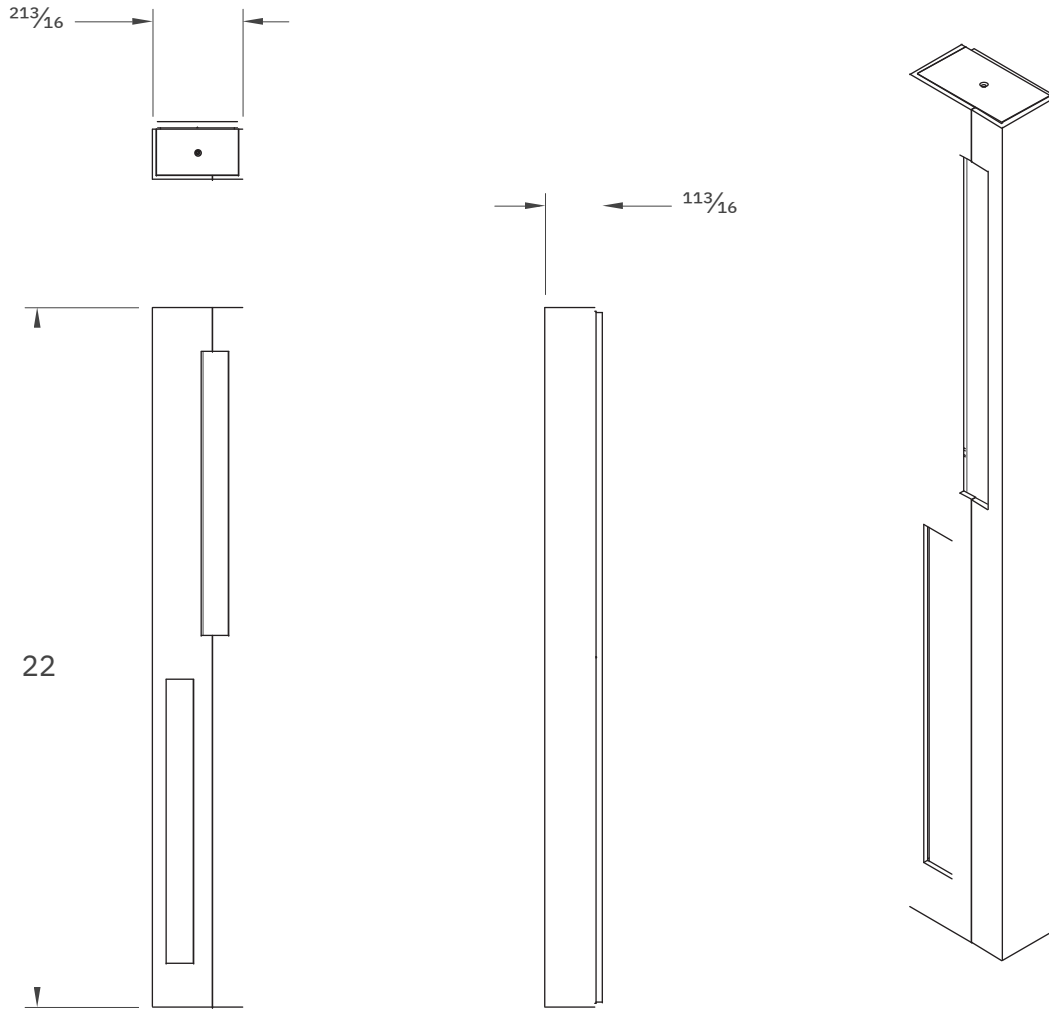

SEAM COLLECTION

MIRROR LARGE WALL SCONCE

26V1

ABOUT SEAM

Seam honours the meeting of materials, where joins are celebrated, not concealed.

LEAD TIME

8 - 10 weeks

LIGHT SOURCE

2 x 4W LED boards
800 lumens (total)
2700K warm white
90+ CRI
Dimmable

WEIGHT

11 lb

INSTALLATION

Supplied with external driver and mounting plate (mud ring) to suit 4" x 4" square junction box.

The Seam collection offers installation flexibility — fixtures can be installed as standard or rotated 180 degrees, repositioning design details such as the stainless steel band and expressed weld.