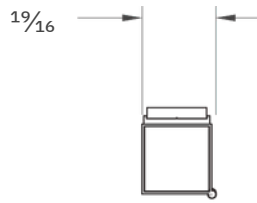

SEAM COLLECTION

MINI WALL SCONCE

26V1

ABOUT SEAM

Seam honours the meeting of materials, where joins are celebrated, not concealed.

LEAD TIME
8 - 10 weeks

LIGHT SOURCE
2 x 4W LED boards
800 lumens (total)
2700K warm white
90+ CRI
Dimmable

WEIGHT
3.3 lb

INSTALLATION
Supplied with external driver and mounting plate (mud ring) to suit 4" x 4" square junction box.

The Seam collection offers installation flexibility — fixtures can be installed as standard or rotated 180 degrees, repositioning design details such as the stainless steel band and expressed weld.

CERTIFICATION
UL

COMPLIANCE
ADA compliant

WARRANTY
3 years

FITTING FINISHES
Brass*

*Subtle pitting and surface marks may appear near weld areas, reflecting the natural character of the fabrication process rather than imperfection.

SHADE COLOURS
Clear