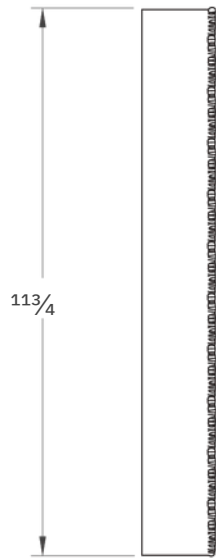

## MINI WALL SCONCE

26V1

### ABOUT SEAM

Seam honours the meeting of materials, where joins are celebrated, not concealed.

**LEAD TIME**  
8 - 10 weeks

**LIGHT SOURCE**  
2 x 4W LED boards  
800 lumens (total)  
2700K warm white  
90+ CRI  
Dimmable

**WEIGHT**  
3.3 lb

**INSTALLATION**  
Supplied with external driver and mounting plate (mud ring) to suit 4" x 4" square junction box.

The Seam collection offers installation flexibility — fixtures can be installed as standard or rotated 180 degrees, repositioning design details such as the stainless steel band and expressed weld.