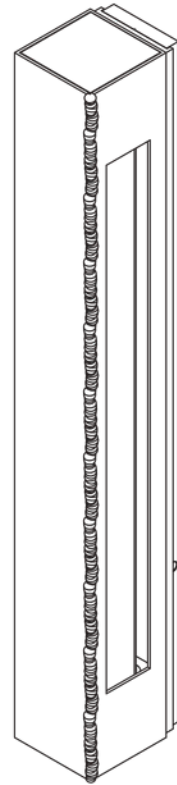

# SEAM COLLECTION

## MINI WALL SCONCE

26V1

### ABOUT SEAM

Seam honours the meeting of materials, where joins are celebrated, not concealed.

**LEAD TIME**  
8 - 10 weeks

**LIGHT SOURCE**  
2 x 4W LED boards  
800 lumens (total)  
2700K warm white  
90+ CRI  
Dimmable

**WEIGHT**  
3.3 lb

**INSTALLATION**  
Supplied with external driver and mounting plate (mud ring) to suit 4" x 4" square junction box.

The Seam collection offers installation flexibility — fixtures can be installed as standard or rotated 180 degrees, repositioning design details such as the stainless steel band and expressed weld.