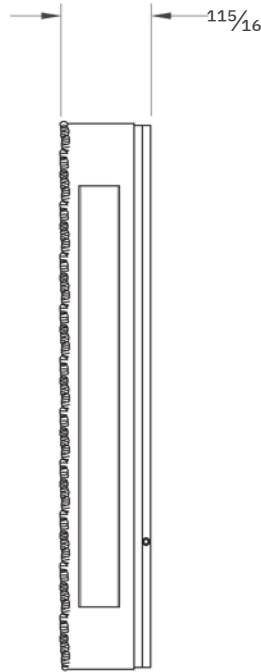

## MINI WALL SCONCE

26V1

### ABOUT SEAM

Seam honours the meeting of materials, where joins are celebrated, not concealed.

**LEAD TIME**  
8 - 10 weeks

**LIGHT SOURCE**  
2 x 4W LED boards  
800 lumens (total)  
2700K warm white  
90+ CRI  
Dimmable

**WEIGHT**  
3.3 lb

**INSTALLATION**  
Supplied with external driver and mounting plate (mud ring) to suit 4" x 4" square junction box.

The Seam collection offers installation flexibility — fixtures can be installed as standard or rotated 180 degrees, repositioning design details such as the stainless steel band and expressed weld.