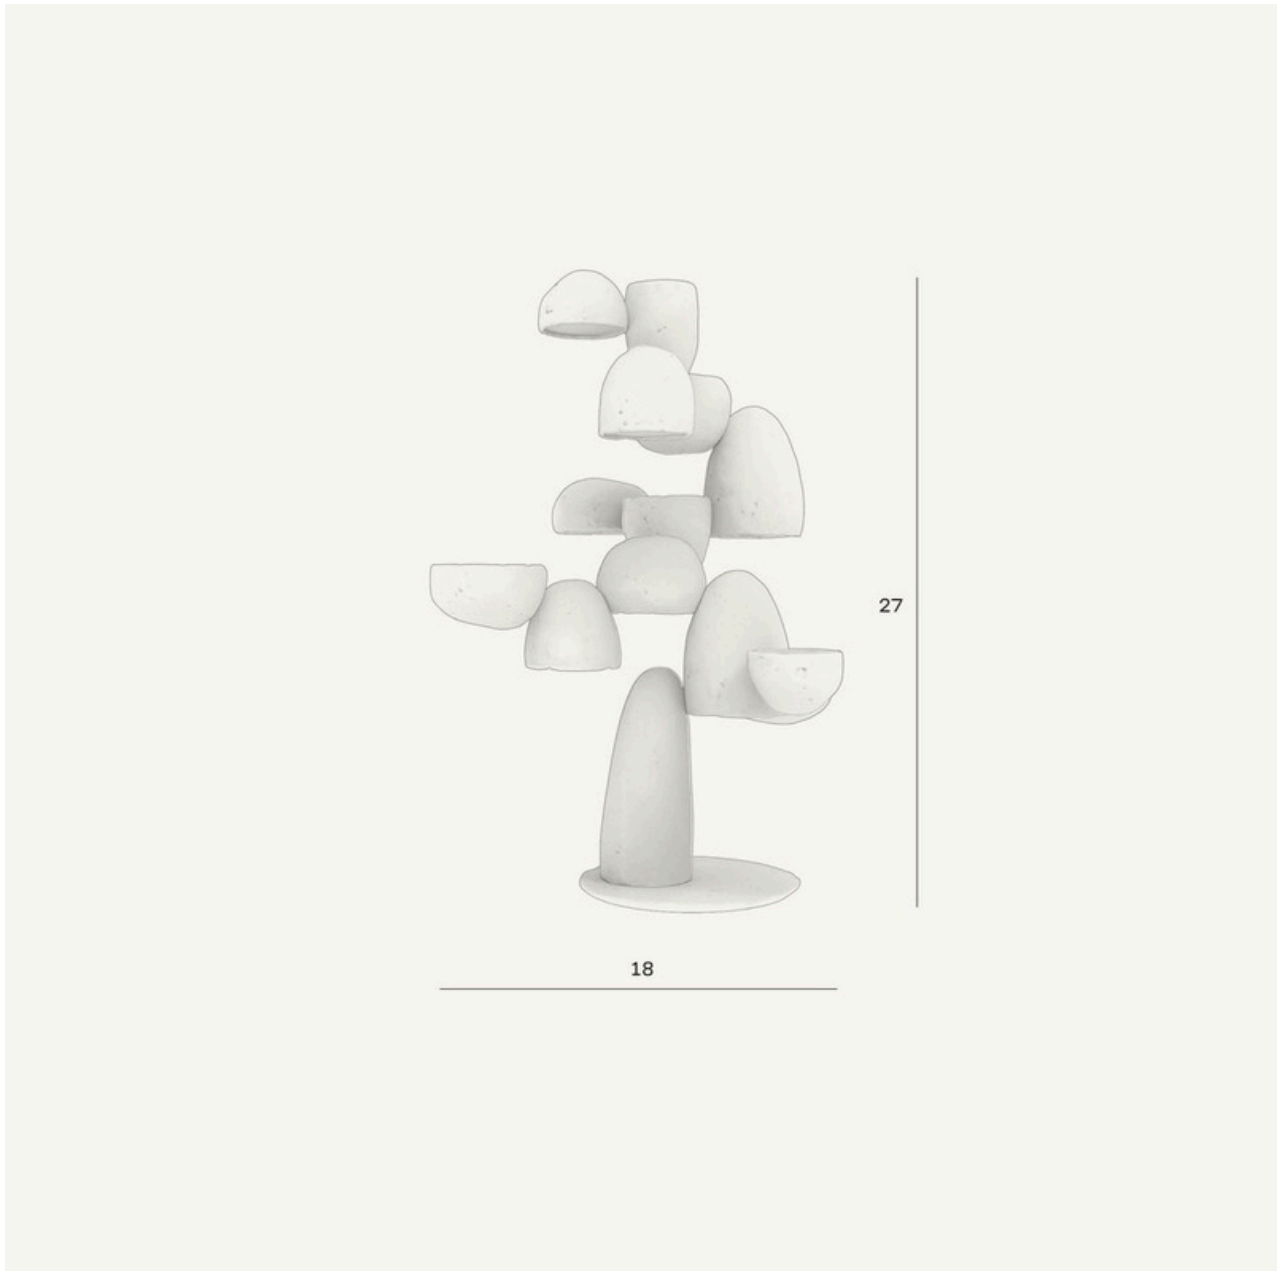

GARDE

FINISHES

RAW ALUMINIUM

POLISHED ALUMINIUM

BLACKENED ALUMINIUM

BRONZED ALUMINIUM

MINERAL WHITE

SCARABEI TABLE 14

DIMENSIONS
W18.1" X D14.6" X
H26.8"

DIMMABLE
YES

**LIGHT SOURCE
(INCLUDED)**
13 PROPRIETARY LEDS,
17.6W, 2646 LUMENS,
2700K WARM WHITE.
CRI>95. IP20

LEAD TIME
10-12 WORKING WEEKS