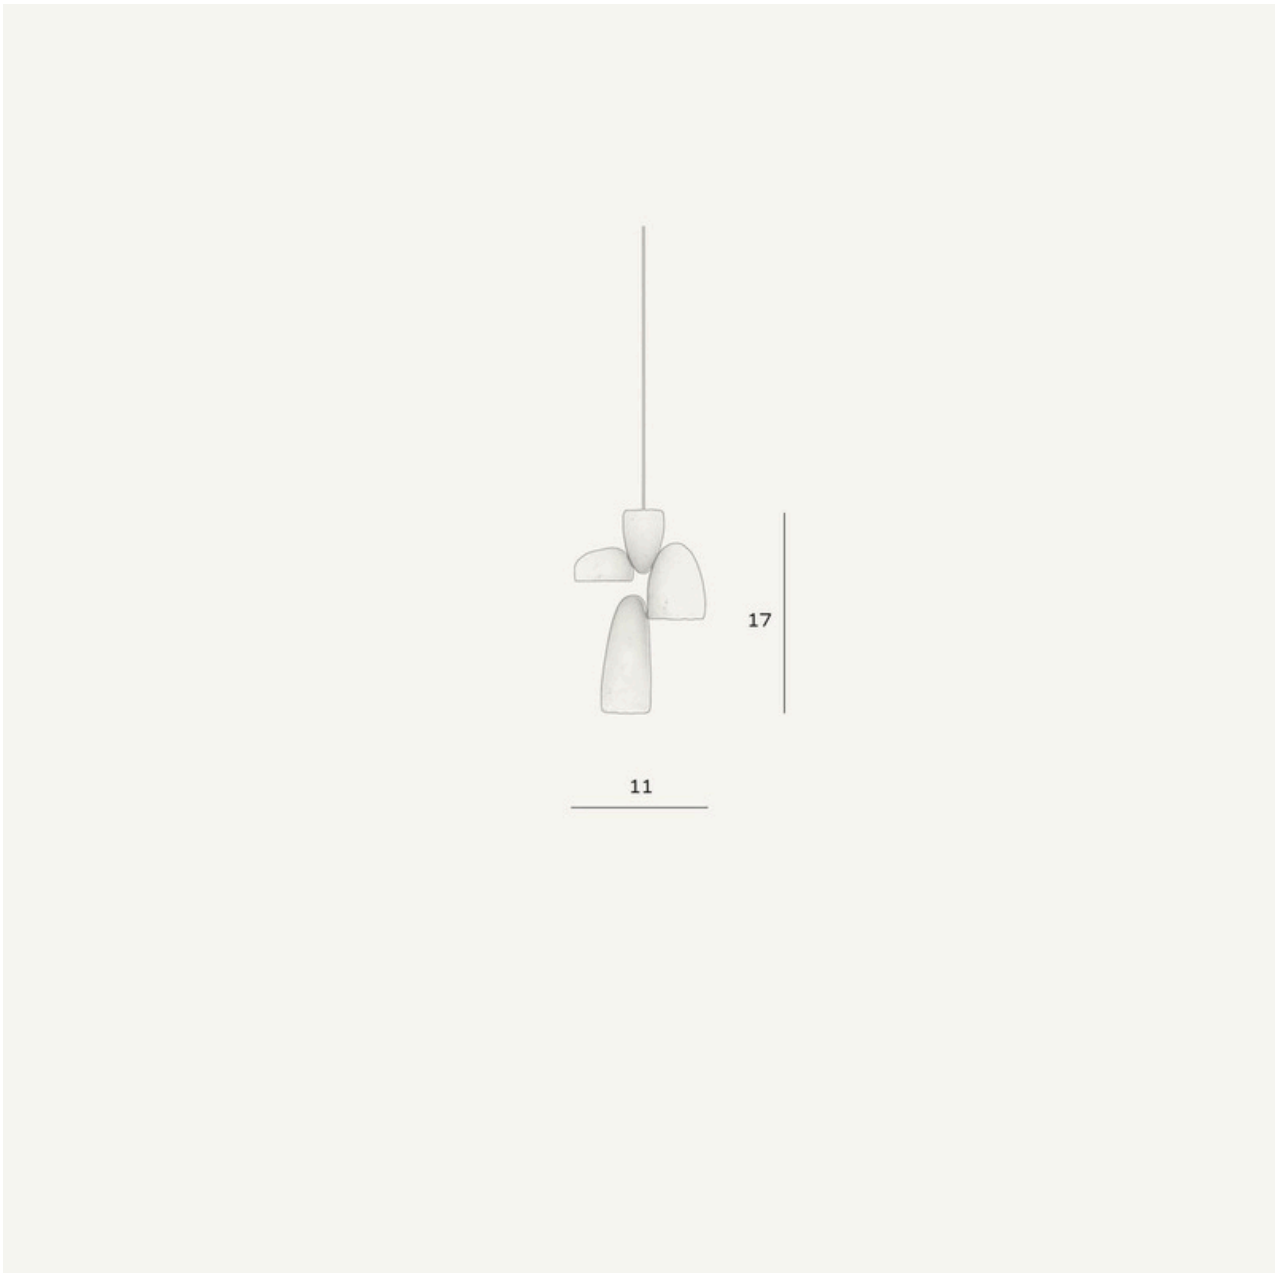

GARDE

FINISHES

RAW ALUMINIUM

POLISHED ALUMINIUM

BLACKENED ALUMINIUM

BRONZED ALUMINIUM

MINERAL WHITE

SCARABEI PENDANT 04

DIMENSIONS
W10.6" X D5.5" X
H16.5"

DIMMABLE
YES

LIGHT SOURCE
(INCLUDED) **3**
PROPRIETARY LEDS,
4.9W, 735 LUMENS,
2700K WARM WHITE.
CRI>95.

LEAD TIME
10-12 WORKING WEEKS