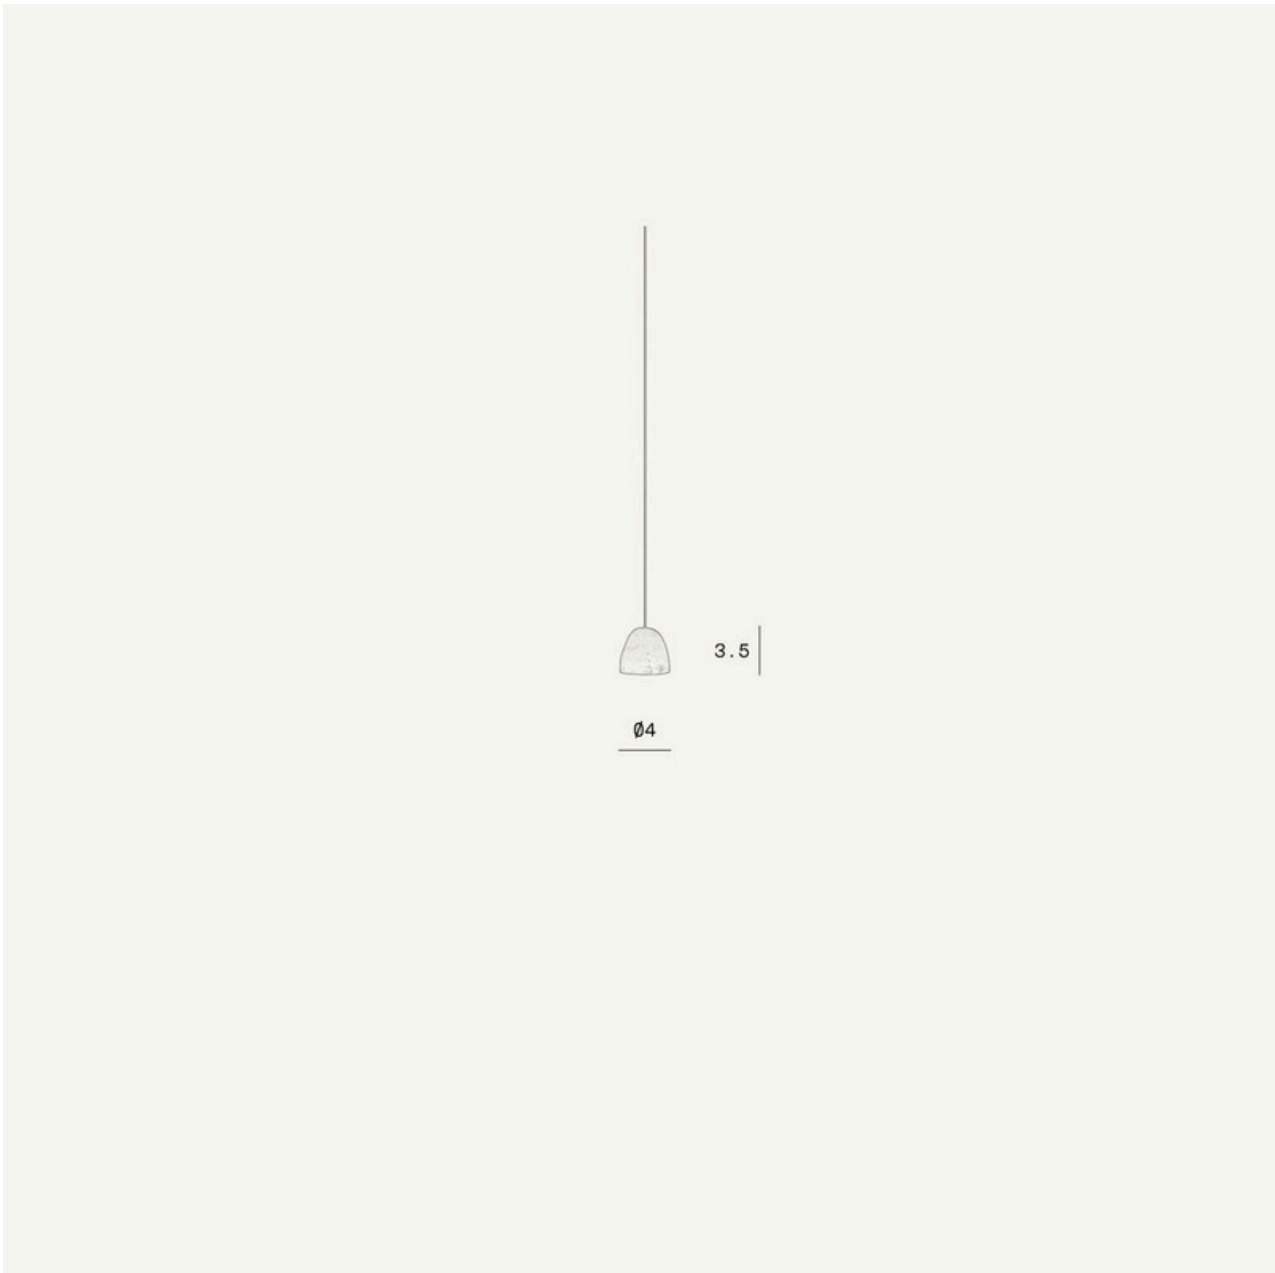

GARDE

FINISHES

RAW ALUMINIUM

POLISHED ALUMINIUM

BLACKENED ALUMINIUM

BRONZED ALUMINIUM

MINERAL WHITE

SCARABEI PENDANT 01 E

DIMENSIONS
Ø4" X H3.5"

DIMMABLE
YES

LIGHT SOURCE
(INCLUDED) 1
PROPRIETARY LEDS,
3.9W, 588 LUMENS,
2700K WARM WHITE.
CRI>95.

LEAD TIME
10-12 WORKING WEEKS