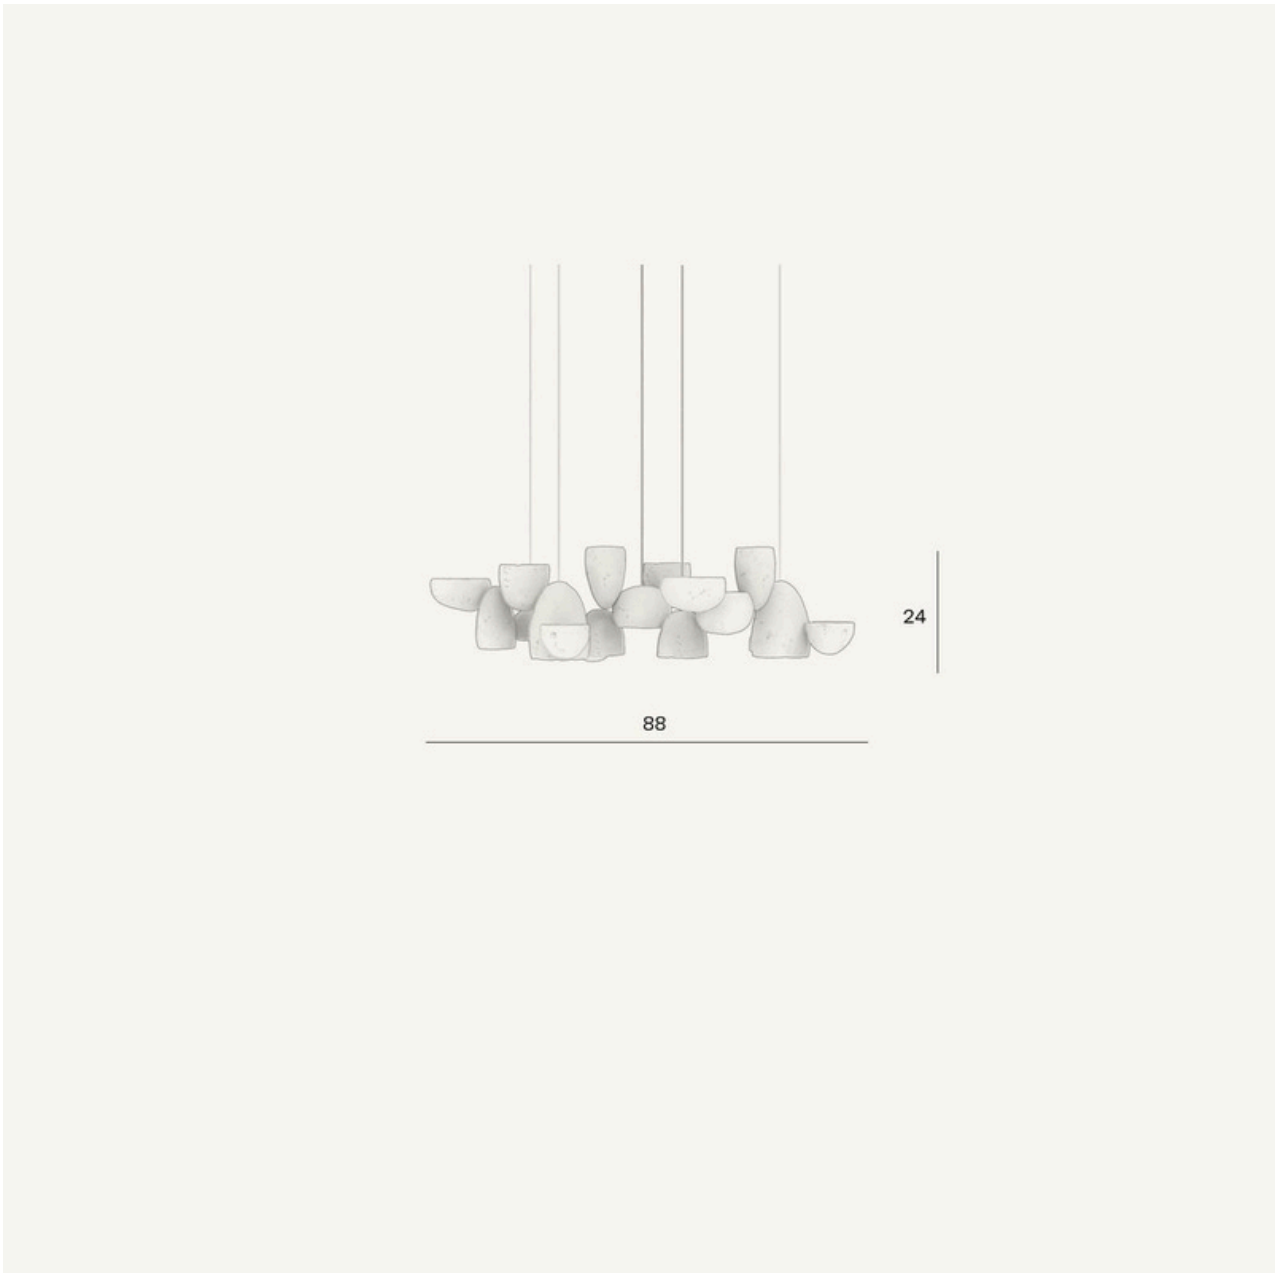

GARDE

FINISHES

RAW ALUMINIUM

POLISHED ALUMINIUM

BLACKENED ALUMINIUM

BRONZED ALUMINIUM

MINERAL WHITE

SCARABEI CHANDELIER LINEAR 90

CE UK IP20

DIMENSIONS
W88 X D40 X H24CM

DIMMABLE
YES

LIGHT SOURCE
(INCLUDED)
18 PROPRIETARY LEDS,
21.6W, 3234 LUMENS,
2700K WARM WHITE.
CRI>95. IP20

LEAD TIME
10-12 WORKING WEEKS