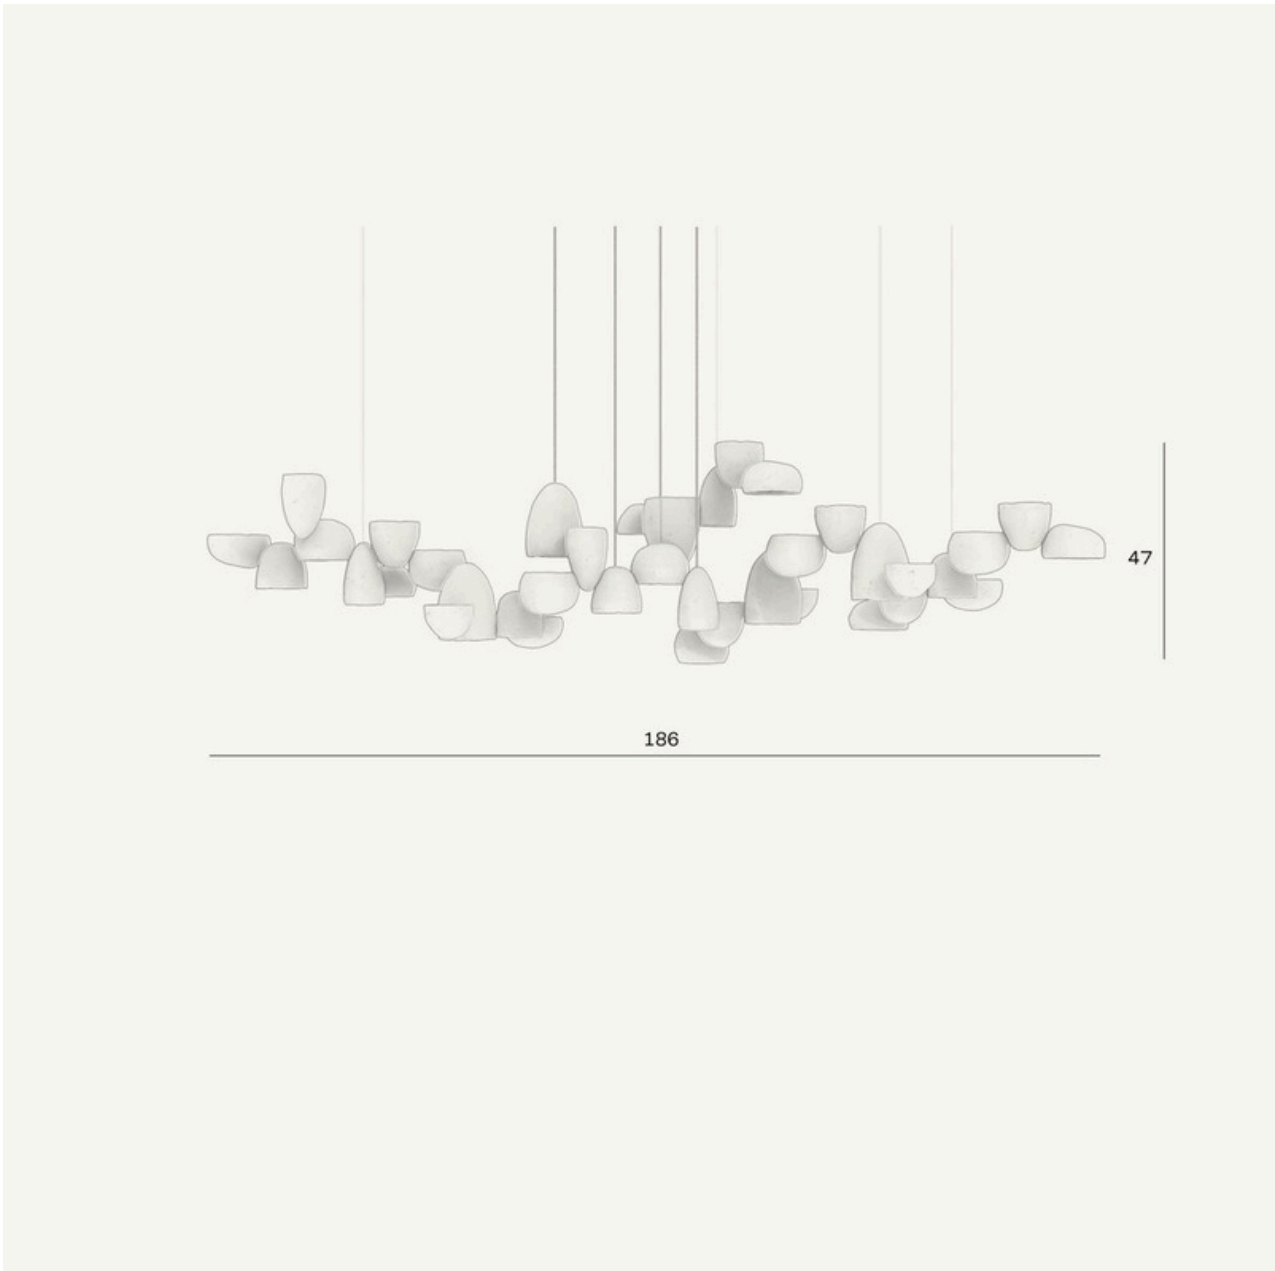

GARDE

FINISHES

RAW ALUMINIUM

POLISHED ALUMINIUM

BLACKENED ALUMINIUM

BRONZED ALUMINIUM

MINERAL WHITE

SCARABEI CHANDELIER LINEAR 185

CE UK IP20

DIMENSIONS
W186 X D42 X H47CM

DIMMABLE
YES

LIGHT SOURCE
(INCLUDED) 38
PROPRIETARY LEDS, 49W,
7350 LUMENS, 2700K
WARM WHITE. CRI>95.
54% DOWNWARDS AND
46% UPWARDS

LEAD TIME
10-12 WORKING WEEKS