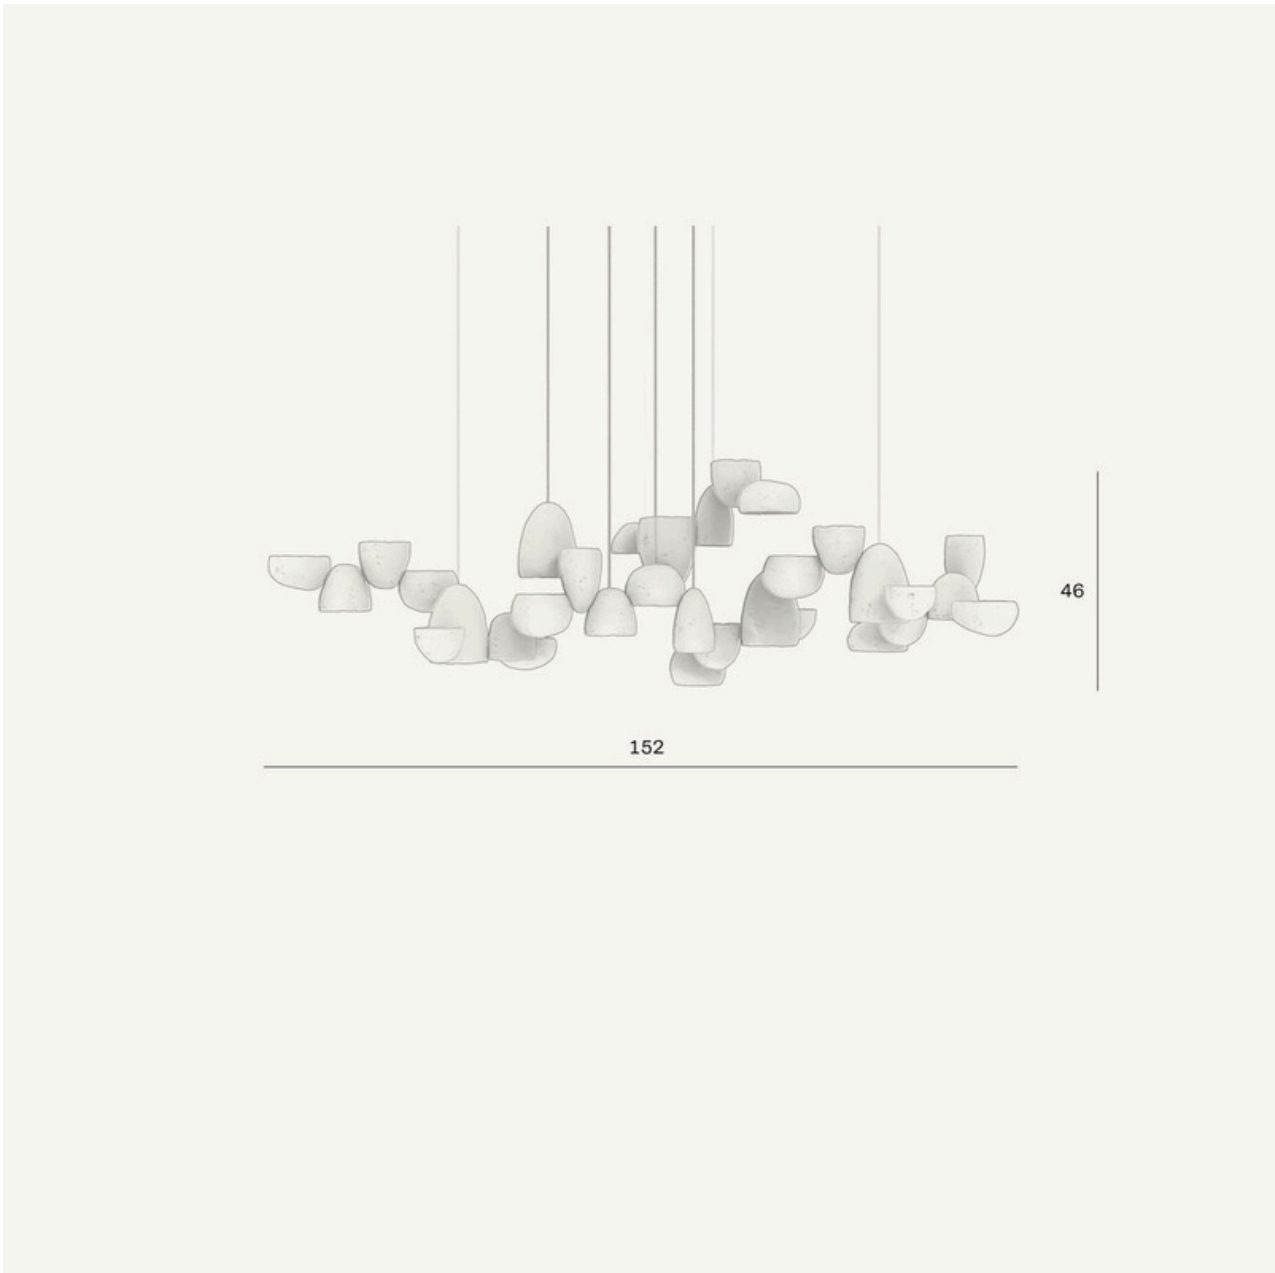

GARDE

FINISHES

RAW ALUMINIUM

POLISHED ALUMINIUM

BLACKENED ALUMINIUM

BRONZED ALUMINIUM

MINERAL WHITE

SCARABEI CHANDELIER LINEAR 155

CE UK IP20

DIMENSIONS
W153 X D43 X H47CM

DIMMABLE
YES

LIGHT SOURCE
(INCLUDED)
32 PROPRIETARY LEDS,
41.2W, 6174 LUMENS,
2700K WARM WHITE.
CRI>95. IP20

LEAD TIME
10-12 WORKING WEEKS