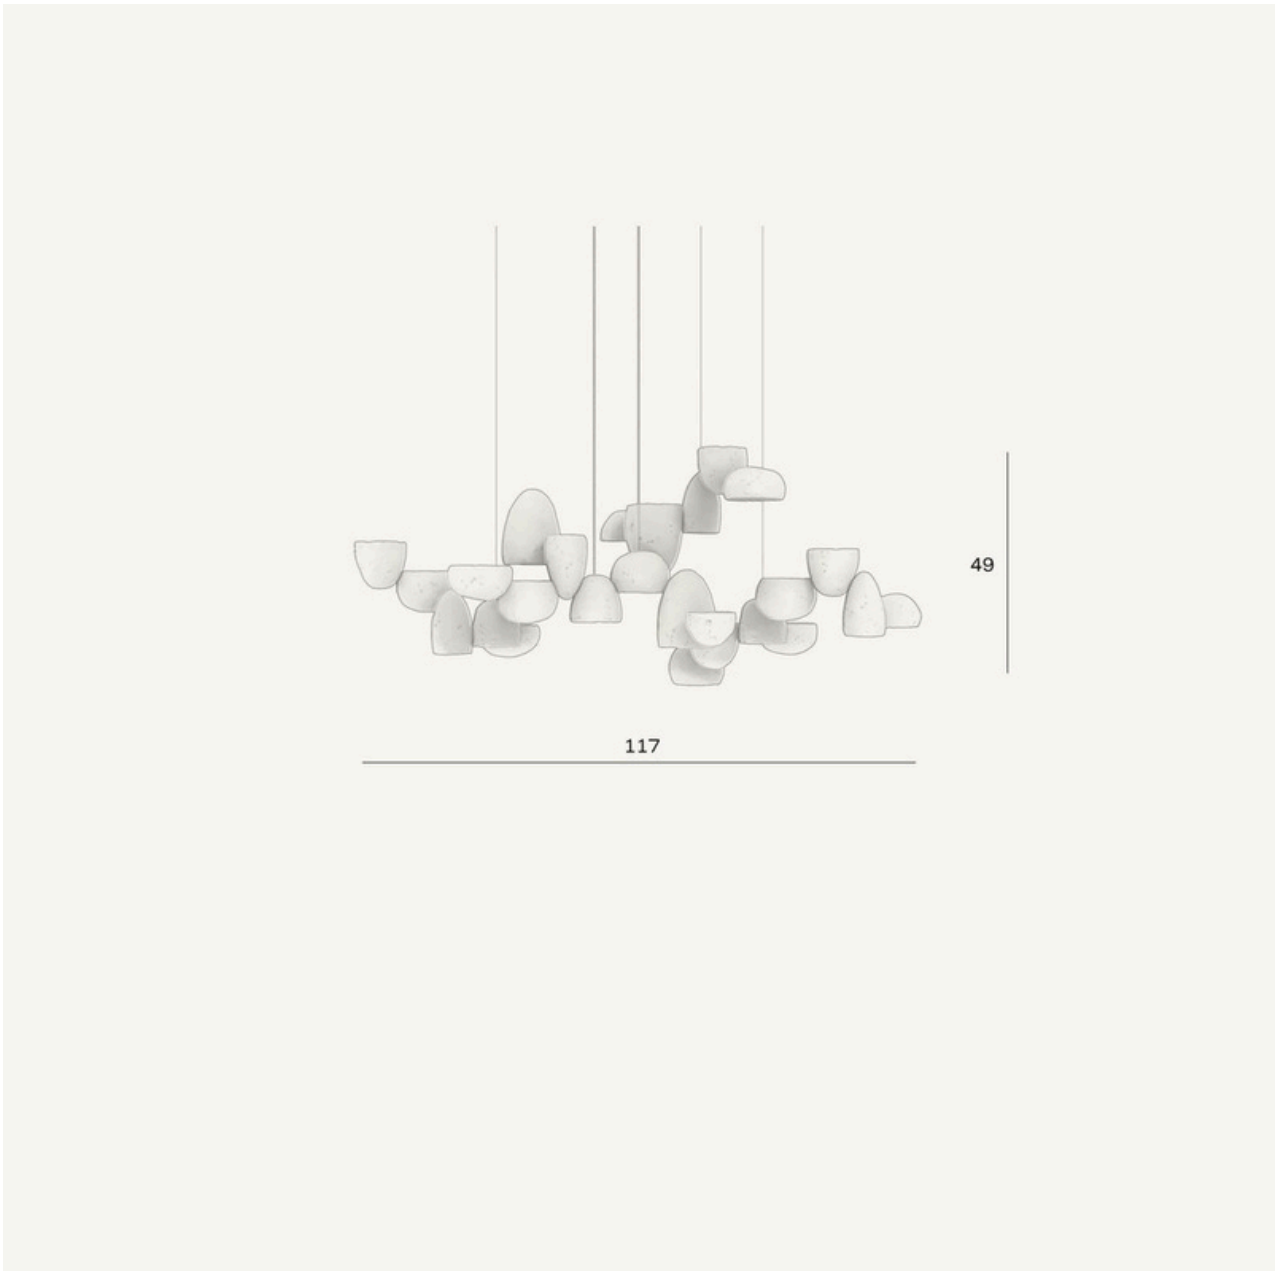

BRONZED ALUMINIUM

---

MINERAL WHITE

SCARABEI CHANDELIER LINEAR 120

CE UK IP20

DIMENSIONS  
W118 X D42 X H50CM

DIMMABLE  
YES

LIGHT SOURCE  
(INCLUDED)  
26 PROPRIETARY LEDS,  
33.3W, 4998 LUMENS,  
2700K WARM WHITE.  
CRI>95. IP20

LEAD TIME  
10-12 WORKING WEEKS