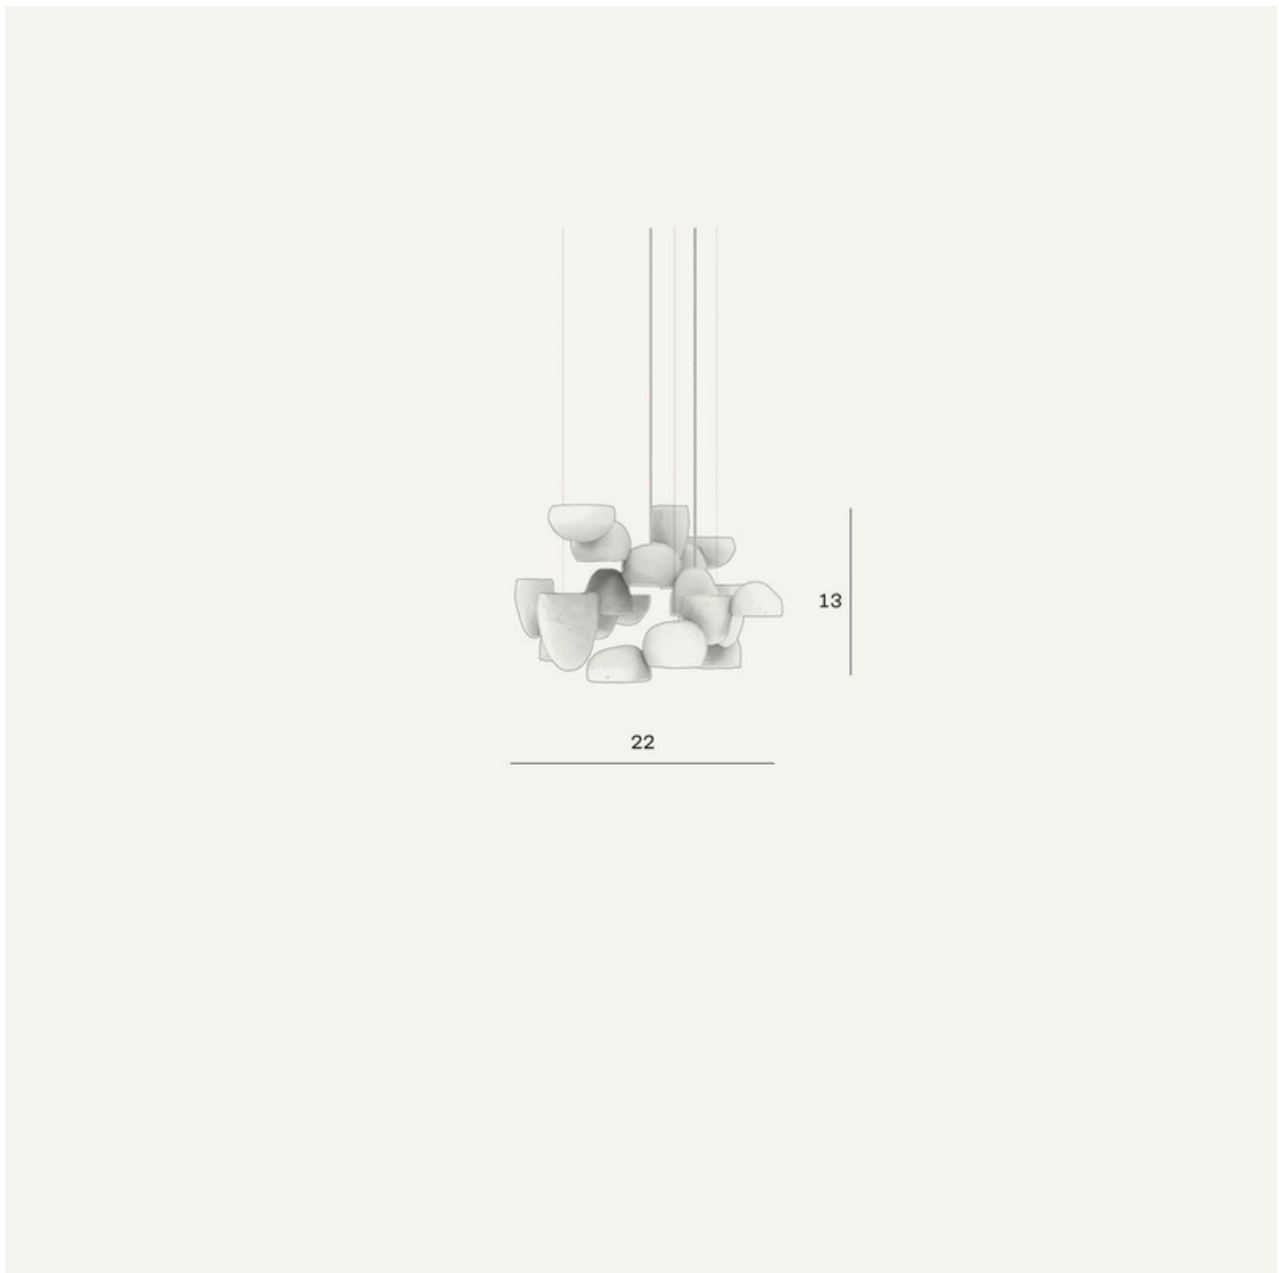

GARDE

FINISHES

RAW ALUMINIUM

POLISHED ALUMINIUM

BLACKENED ALUMINIUM

BRONZED ALUMINIUM

MINERAL WHITE

SCARABEI CHANDELIER CIRCULAR 70

DIMENSIONS
W22,4" X D20,1" X
H13,4"

DIMMABLE
YES

**LIGHT SOURCE
(INCLUDED)**
20 PROPRIETARY LEDS,
23.5W, 3528 LUMENS,
2700K WARM WHITE.
CRI>95. IP20

LEAD TIME
10-12 WORKING WEEKS