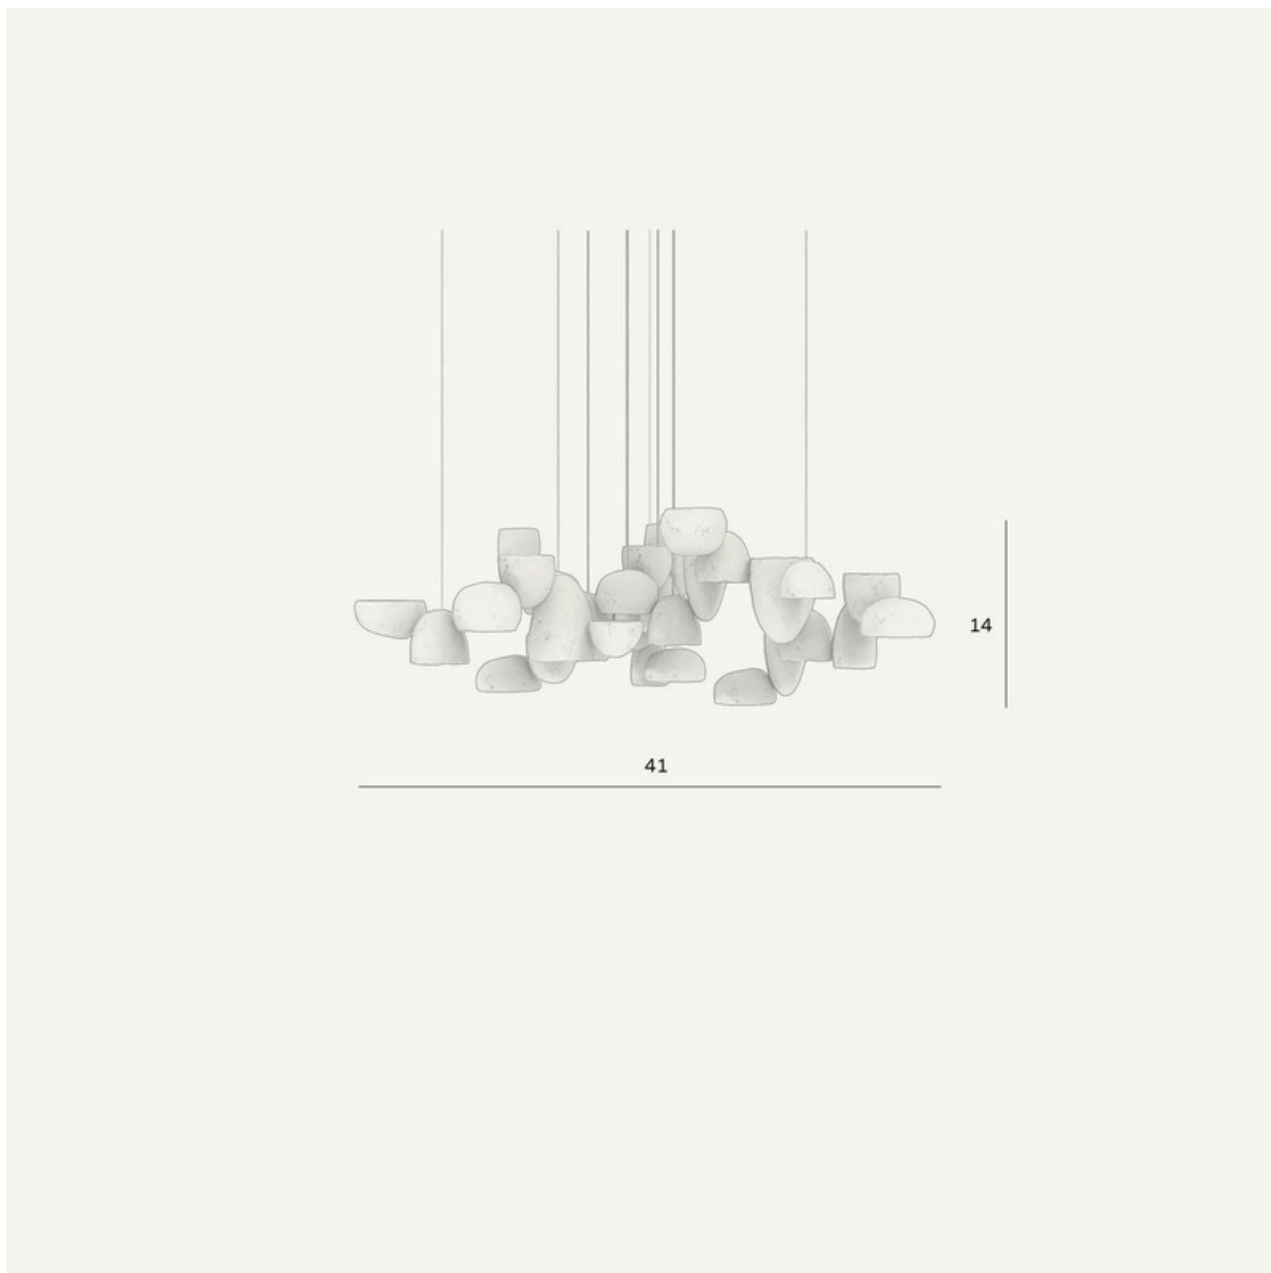

GARDE

FINISHES

RAW ALUMINIUM

POLISHED ALUMINIUM

BLACKENED ALUMINIUM

BRONZED ALUMINIUM

MINERAL WHITE

SCARABEI CHANDELIER CIRCULAR 115

DIMENSIONS
W40,9" X D34,6" X
H14,6"

DIMMABLE
YES

**LIGHT SOURCE
(INCLUDED)**
34 PROPRIETARY LEDS,
43.1W, 6468 LUMENS,
2700K WARM WHITE.
CRI>95. IP20

LEAD TIME
10-12 WORKING WEEKS