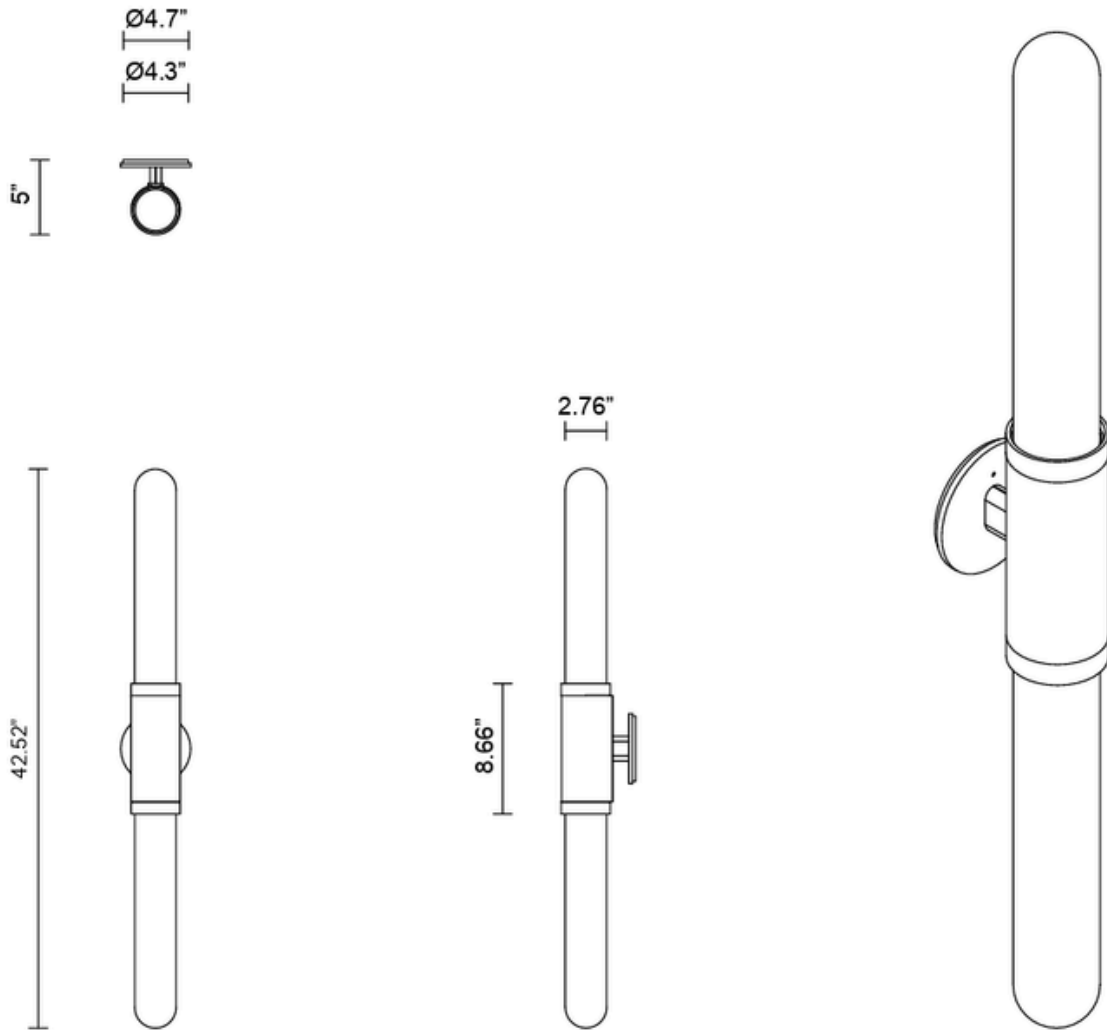

SCANDAL COLLECTION

TALL WALL SCONCE

25V2

ABOUT SCANDAL

Scandal casts a slim and finely considered silhouette. Notable for its barrel-like cuff and inlay, Scandal's elongated proportions are the unification of luxurious crafts.

LEAD TIME

8 - 10 weeks

LIGHT SOURCE

2 x 12V 7W LED MR16 GU5.3
2700K warm white
1000 total lumen output
Dimmable
Lamps included

INSTALLATION

Supplied with external driver and mounting plate to fit 4.0 square Jbox

CUSTOMISATION

Can be customised to be ADA compliant

WEIGHT

11 lb

CERTIFICATION STANDARD

UL

WARRANTY

3 years