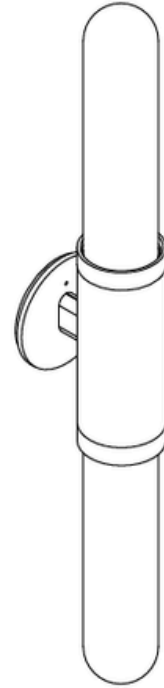

SCANDAL COLLECTION
SHORT WALL SCONCE

25V2

ABOUT SCANDAL

Scandal casts a slim and finely considered silhouette. Notable for its barrel-like cuff and inlay, Scandal's elongated proportions are the unification of luxurious crafts.

FITTING FINISHES

Brass
Bronze*
Satin Nickel
Black Electroplate

*As Bronze is a hand applied finish, the depth of colour will vary

INLAY

Brass Mesh
Silver Mesh
Rose Gold Mesh
Black Leather
Latte Leather

SHADE COLOURS