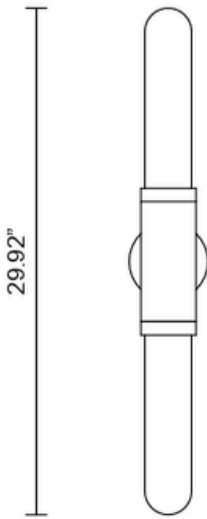

SCANDAL COLLECTION
SHORT WALL SCONCE

25V2

ABOUT SCANDAL

Scandal casts a slim and finely considered silhouette. Notable for its barrel-like cuff and inlay, Scandal's elongated proportions are the unification of luxurious crafts.