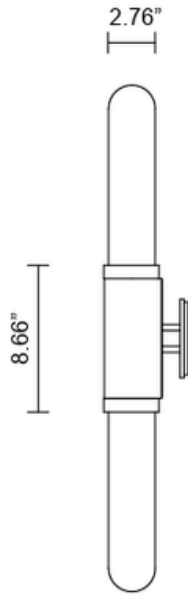

SCANDAL COLLECTION
SHORT WALL SCONCE

25V2

ABOUT SCANDAL

Scandal casts a slim and finely considered silhouette. Notable for its barrel-like cuff and inlay, Scandal's elongated proportions are the unification of luxurious crafts.

LEAD TIME

8 - 10 weeks

LIGHT SOURCE

2 x 12V 7W LED MR16 GU5.3
2700K warm white
1000 total lumen output
Dimmable
Lamps included

INSTALLATION

Supplied with external driver and mounting plate to fit 4.0 square Jbox