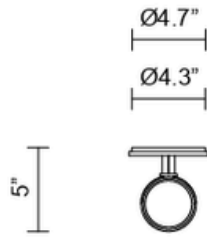

SCANDAL COLLECTION
SHORT WALL SCONCE

25V2

ABOUT SCANDAL

Scandal casts a slim and finely considered silhouette. Notable for its barrel-like cuff and inlay, Scandal's elongated proportions are the unification of luxurious crafts.