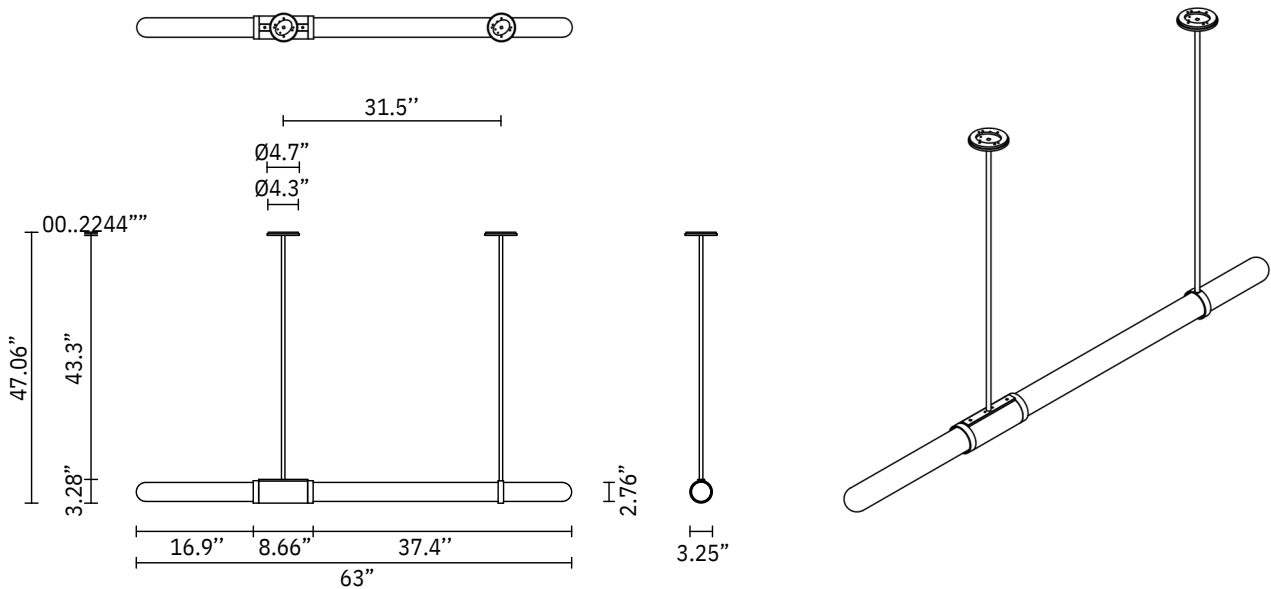

SCANDAL COLLECTION

LONG PENDANT

2.4V1

ABOUT SCANDAL

Scandal casts a slim and finely considered silhouette. Notable for its barrel-like cuff and inlay, Scandal's elongated proportions are the unification of luxurious crafts.

*Please note: The illumination from the long side of this fixture is generally considered insufficient for task lighting, say above a workbench. This is a decorative light and should be supplemented with downlights where necessary.

LEAD TIME

8 - 10 weeks

LIGHT SOURCE

2 x 12V 7W LED MR16 GU5.3 2700K
warm white 1000 total lumen output
Dimmable Lamps included

INSTALLATION

Supplied with external driver and mounting plate to fit 4.0 square Jbox
ROD LENGTH

Rod lengths range between 15.75" (400mm) - 63" (1600mm), in increments of 3.94" (100mm)

FITTING FINISHES

Brass
Bronze*
Satin Nickel
Black Electroplate

*As Bronze is a hand applied finish, the depth of colour will vary