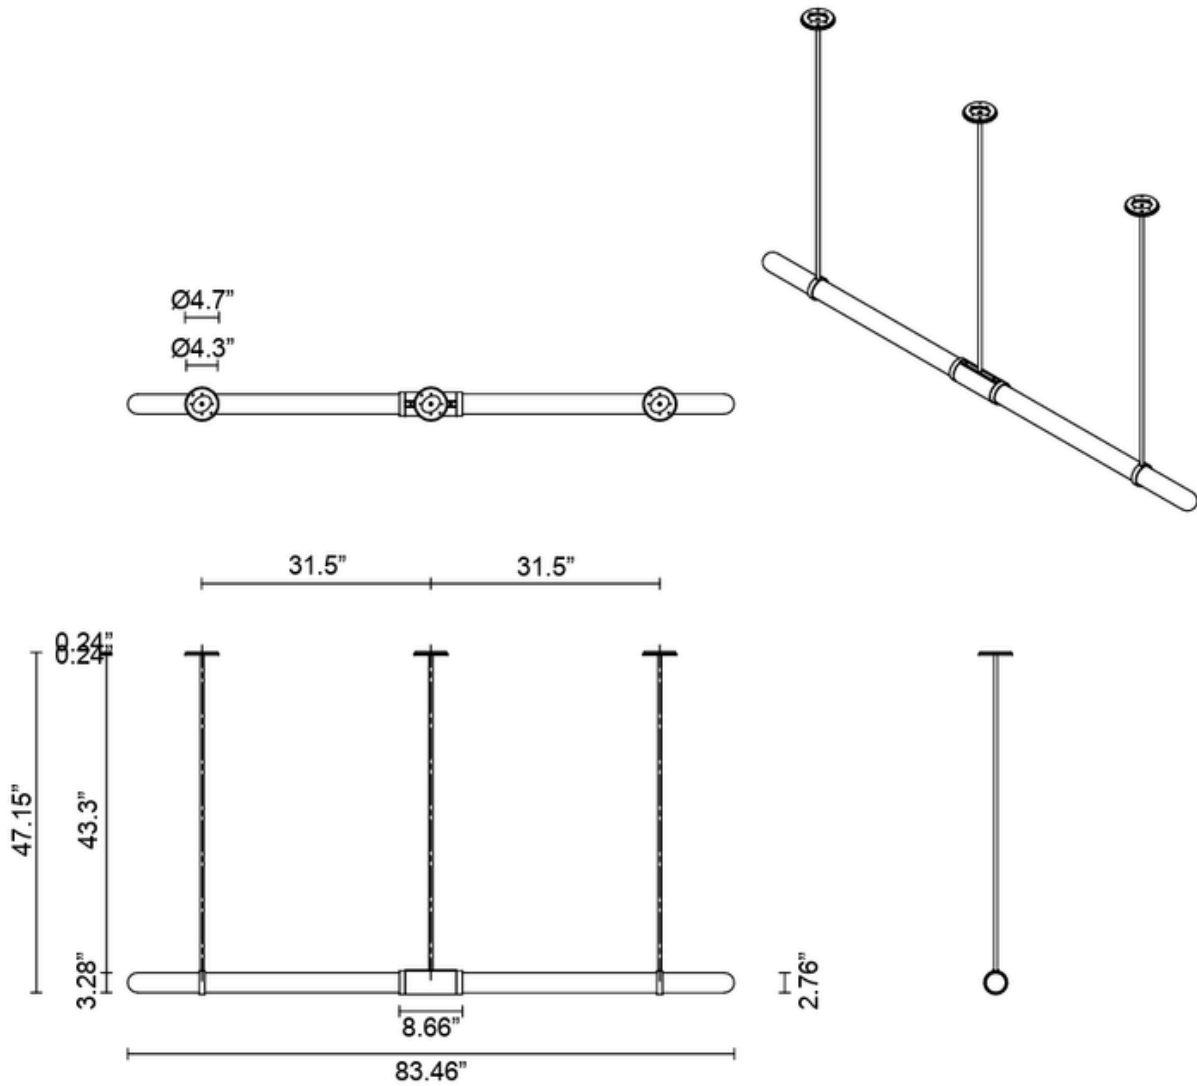

SCANDAL COLLECTION

EXTRA LONG PENDANT

24473

ABOUT SCANDAL

Scandal casts a slim and finely considered silhouette. Notable for its barrel-like cuff and inlay, Scandal's elongated proportions are the unification of luxurious crafts.

*Please note: The illumination from the long side of this fixture is generally considered insufficient for task lighting, say above a workbench. This is a decorative light and should be supplemented with downlights where necessary.

LEAD TIME

8 - 10 weeks

LIGHT SOURCE

2 x 12V 7W LED MR16 GU5.3
2700K warm white
1000 total lumen output
Dimmable
Lamps included

INSTALLATION

Supplied with external driver and mounting plate to fit 4.0 square Jbox

ROD LENGTH

Rod lengths range between 15.75" (400mm) - 63" (1600mm), in increments of 3.94" (100mm)

WEIGHT

17.5 lb

CERTIFICATION STANDARD

UL

WARRANTY

3 years