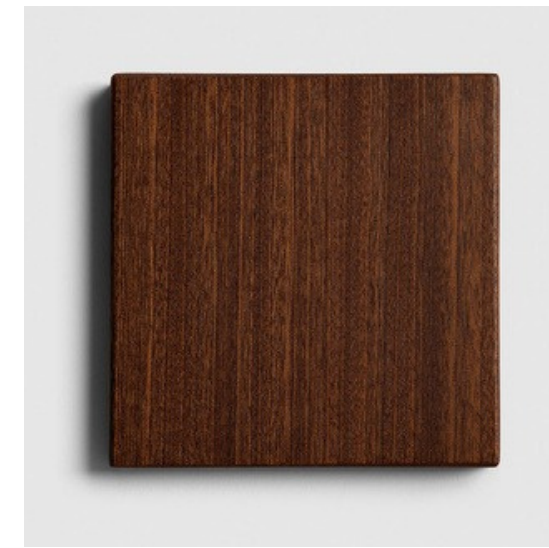

GARDE

LUTECA MATERIALS + FINISHES

MODERNIST
Solid Walnut or Ash, Walnut Tint
Ultra-Matte Varnish

ORGANIC
Oak
Ultra Matte Varnish

BLACK
Ash
Ebony Stain, 5 Sheen Varnish

TROPICAL
Iroko
Outdoor 5 Sheen Varnish