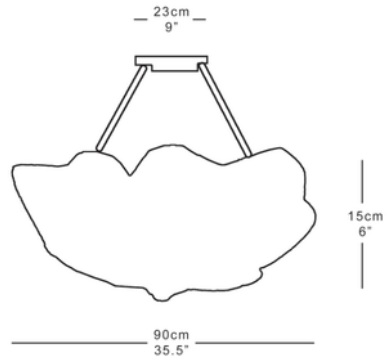

GARDE

ROSA CHANDELIER

The Rosa Plaster Chandelier is a surrealist sculptural tribute to the English Rose, with an organic form which magically intertwines with the shape of shells. A classical inspiration of English decoration and design, the traditional rose and shell motifs take on new energy and form in Martin's hand sculpted chandelier.

Dimensions

Height 15cm 6"
Diameter 90cm 35.5"
Weight 12Kg 27lbs

Finishes

Plaster White. Enquire for gilding and hand painted colours

Materials

Hand made in plaster with eco resin

Dimming

Yes

Lamping

3x E27 LED Max 12W 120V

Handmade in England