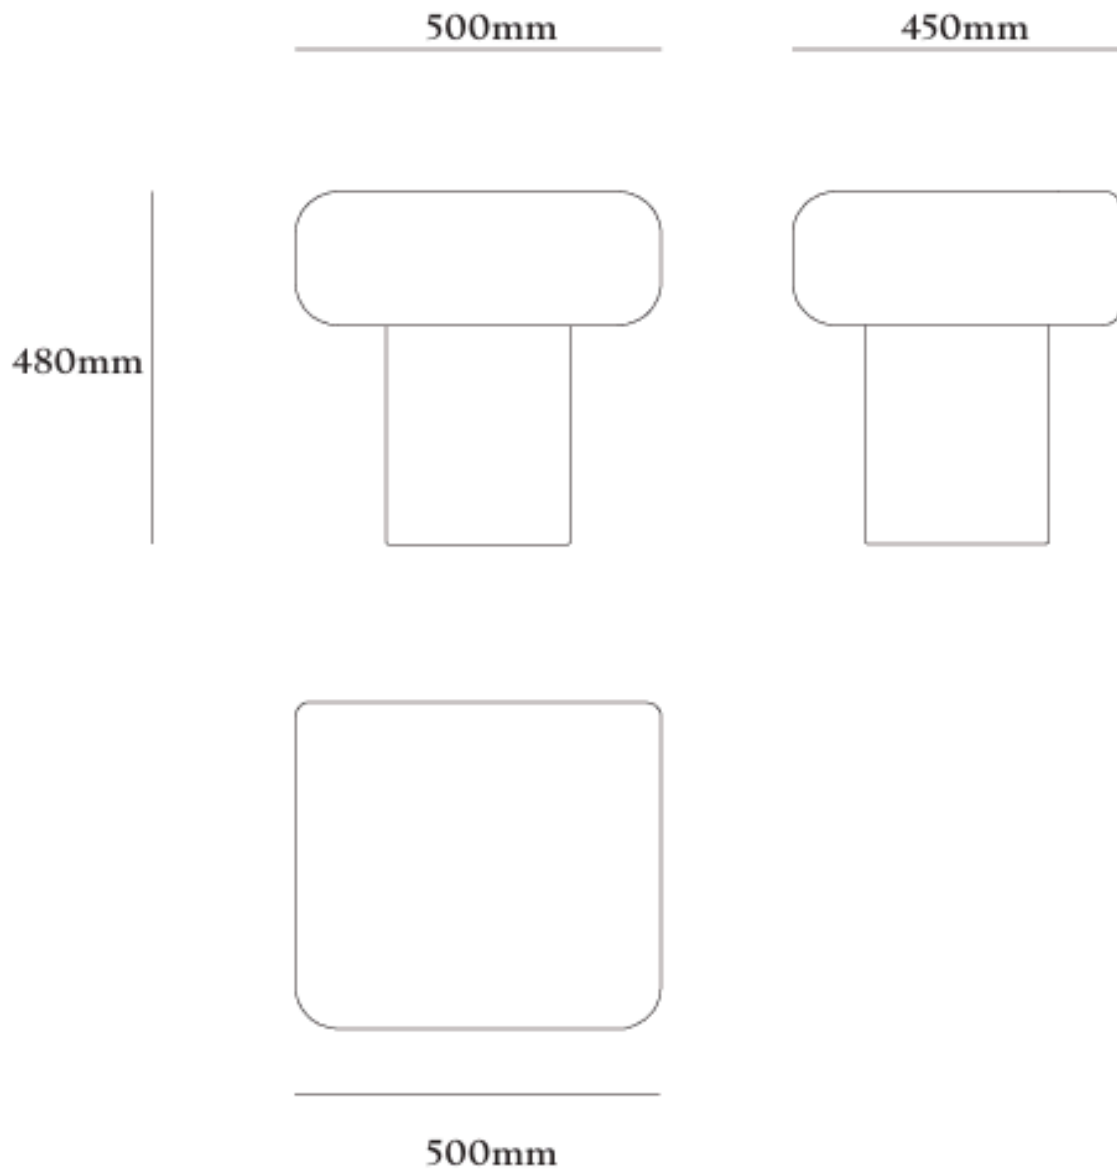

GARDE

Roll nightstand

GARDE

WOOD OPTIONS

Oak

Walnut

Ash Chalk

Ash Putty