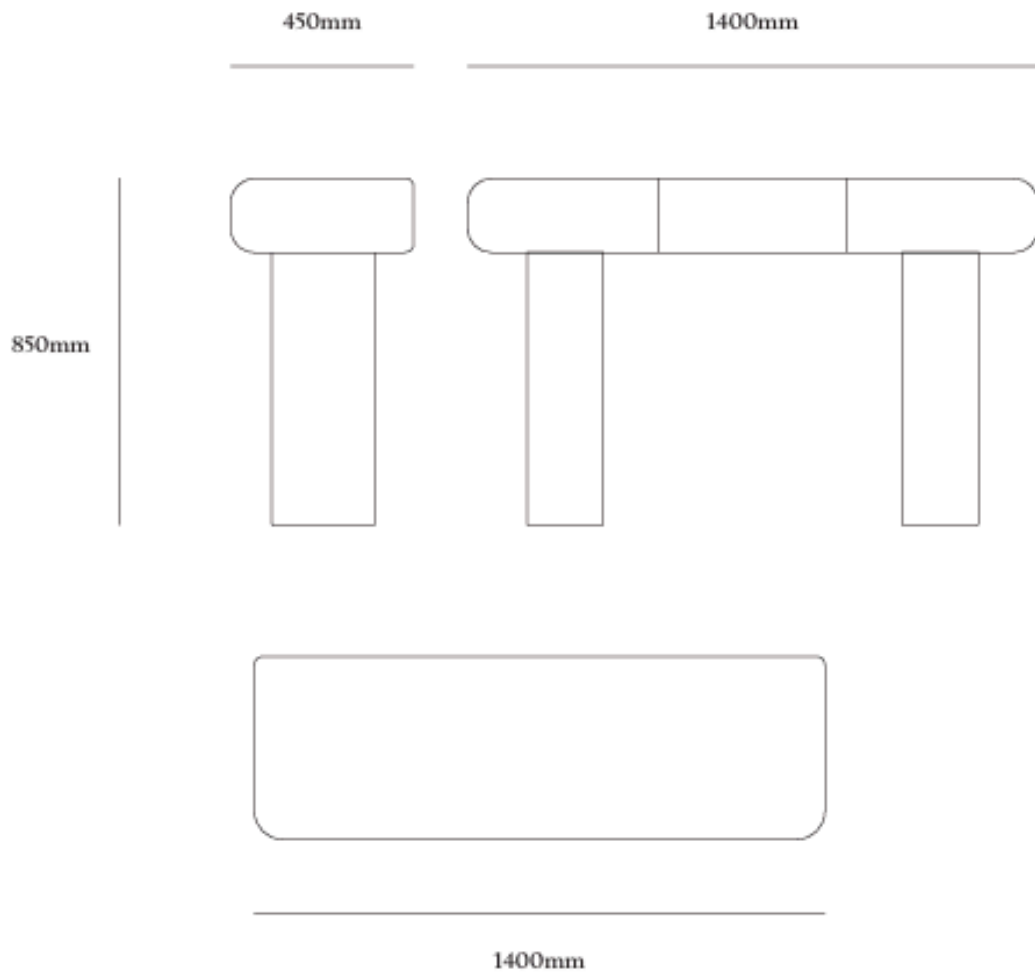

GARDE

Roll console

GARDE

WOOD OPTIONS

Oak

Walnut

Ash Chalk

Ash Putty